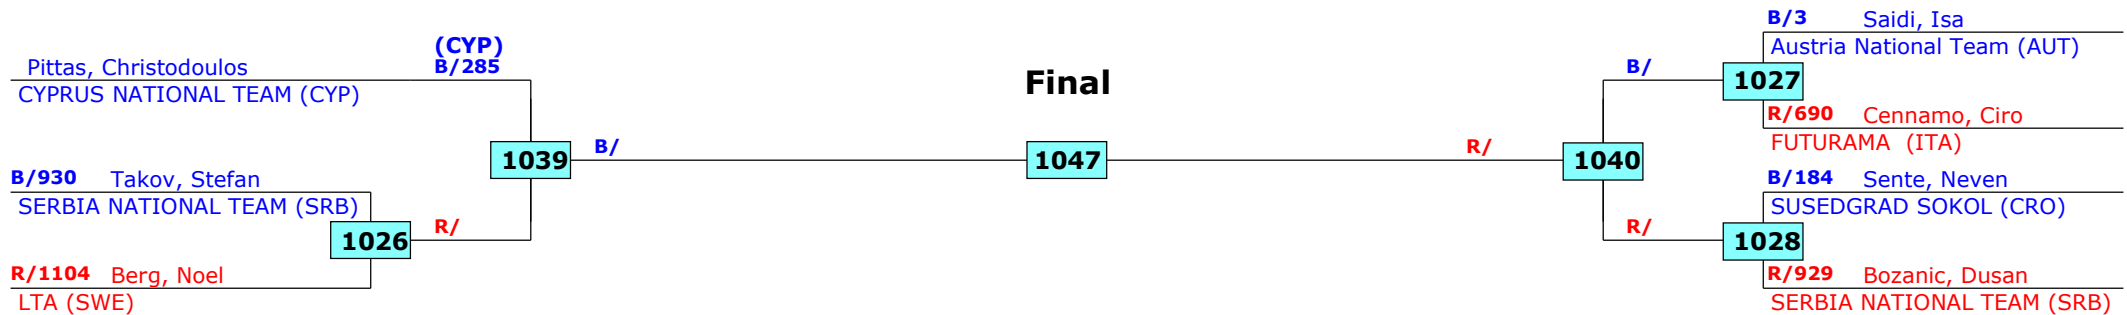

15th Galeb Belgrade Trophy - Serbia Open

Belgrade, Serbia

Tournament date: 29-10-2016 upto 30-10-2016

Cadets Male A -65 (Light heavy)

Active competitors: 7

Competition date: 29-10-2016

GALEB BELGRADE TROPHY
SERBIA OPEN
INTERNATIONAL TAEKWONDO CHAMPIONSHIP

Result legend: (PUN) Punishment
(WDR) Withdrawal (SDP) Sudden death
(DSQ) Disqualified (PTG) Points win (gap)
(RSC) Ref. stop contest (PTF) Points win (normal)
(SUP) Superiority

Prize winners:

QF

SF

Final

SF

QF