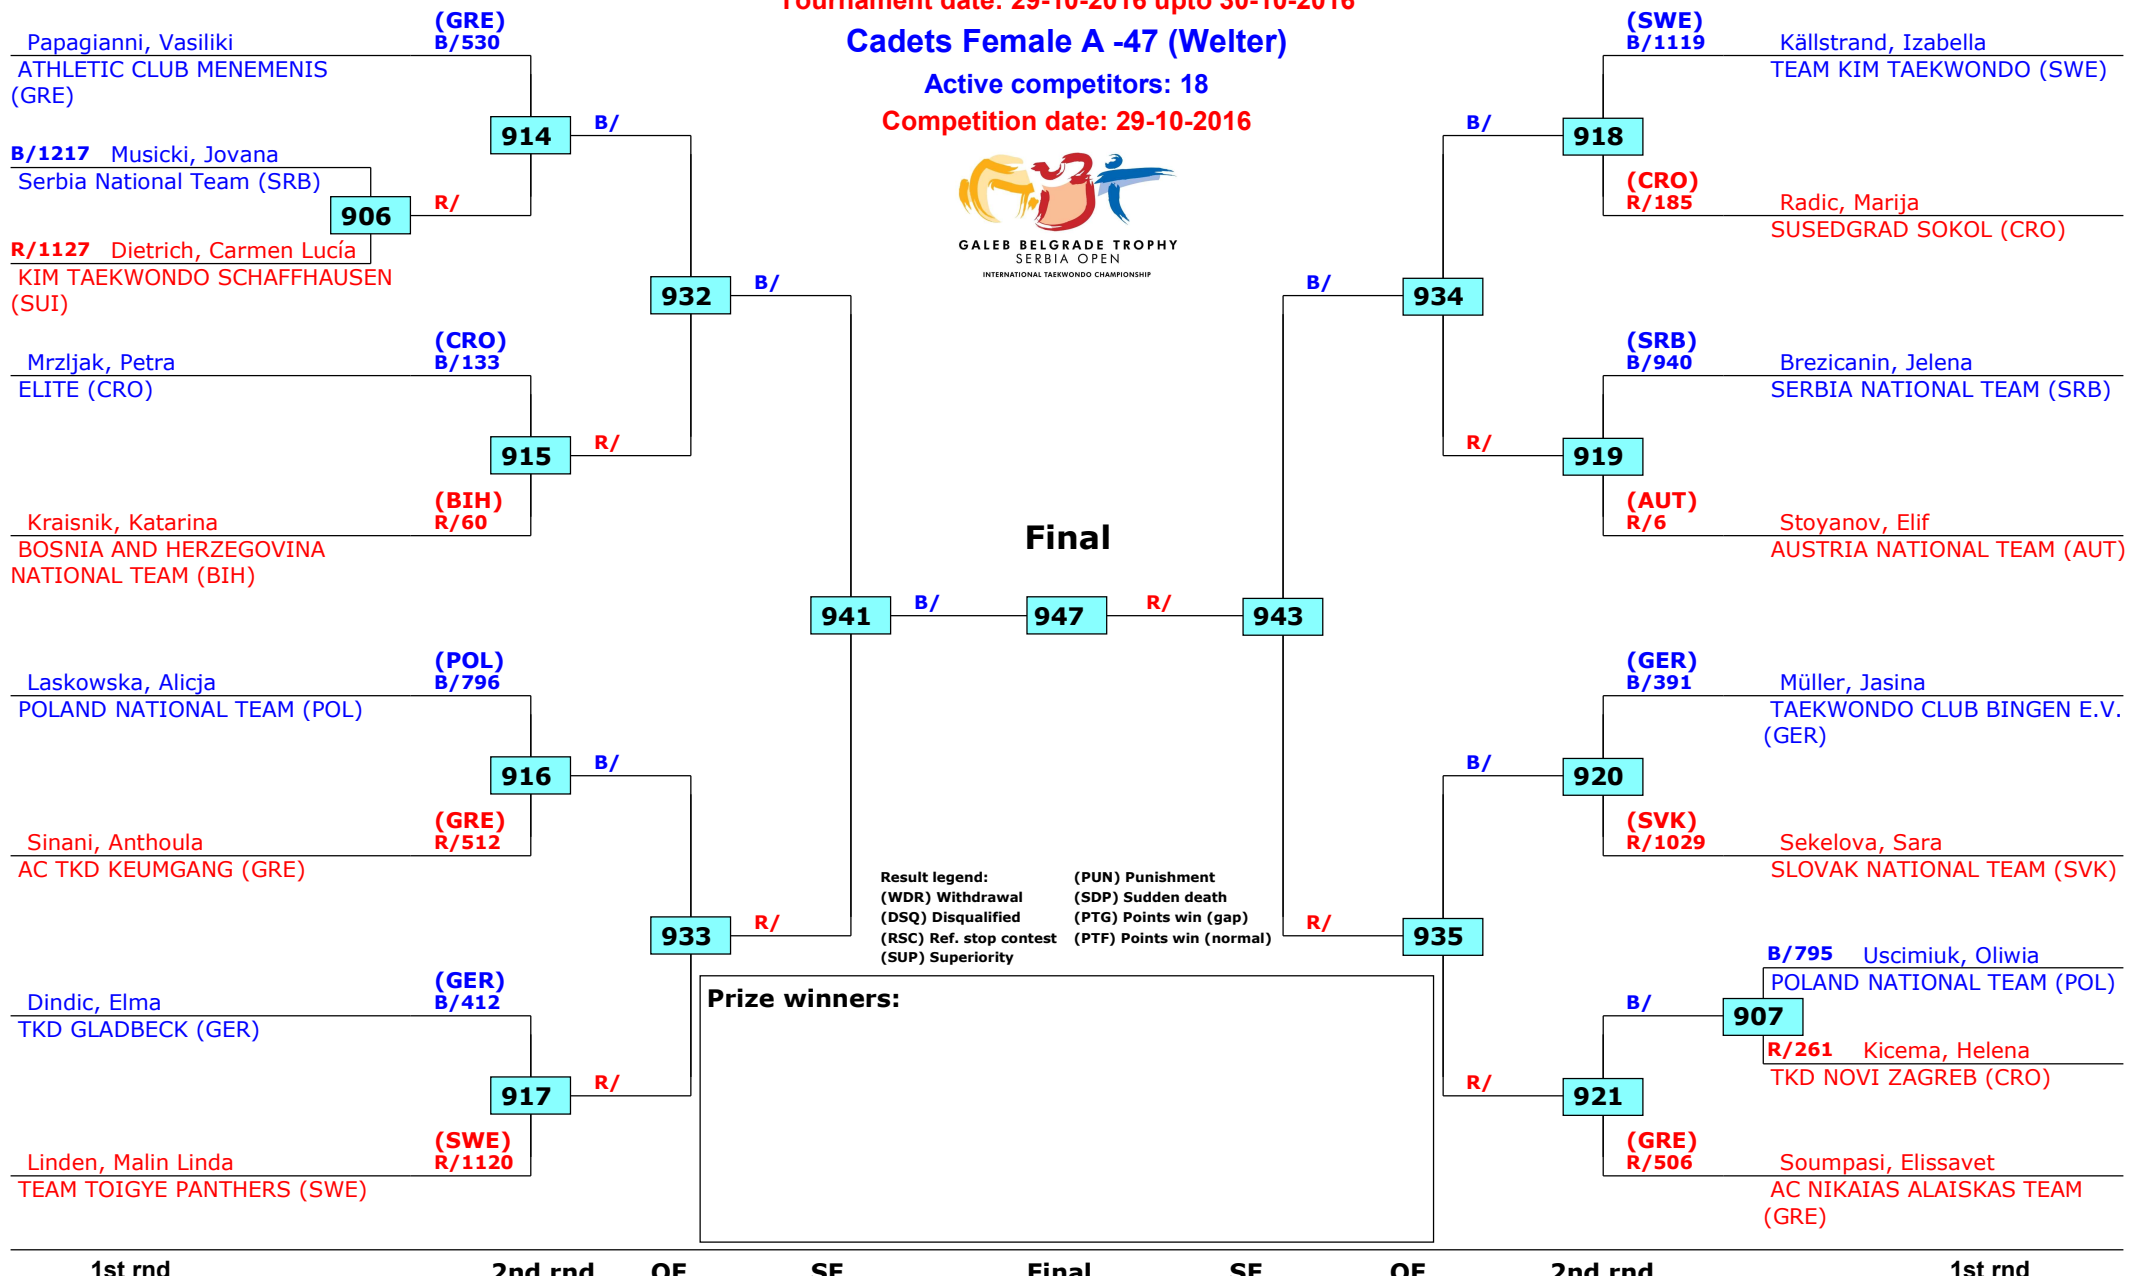

15th Galeb Belgrade Trophy - Serbia Open

Belgrade, Serbia

Tournament date: 29-10-2016 upto 30-10-2016

Cadets Female A -44 (Light)

Active competitors: 26

Competition date: 29-10-2016

15th Galeb Belgrade Trophy - Serbia Open

Belgrade, Serbia

Tournament date: 29-10-2016 upto 30-10-2016

Cadets Female A -47 (Welter)

Active competitors: 18

Competition date: 29-10-2016

GALEB BELGRADE TROPHY
SERBIA OPEN
INTERNATIONAL TAEKWONDO CHAMPIONSHIP

15th Galeb Belgrade Trophy - Serbia Open

Belgrade, Serbia

Tournament date: 29-10-2016 upto 30-10-2016

Cadets Female A -51 (Light middle)

Active competitors: 22

Competition date: 29-10-2016

15th Galeb Belgrade Trophy - Serbia Open

Belgrade, Serbia

Tournament date: 29-10-2016 upto 30-10-2016

Cadets Female A -55 (Middle)

Active competitors: 18

Competition date: 29-10-2016

15th Galeb Belgrade Trophy - Serbia Open

Belgrade, Serbia

Tournament date: 29-10-2016 upto 30-10-2016