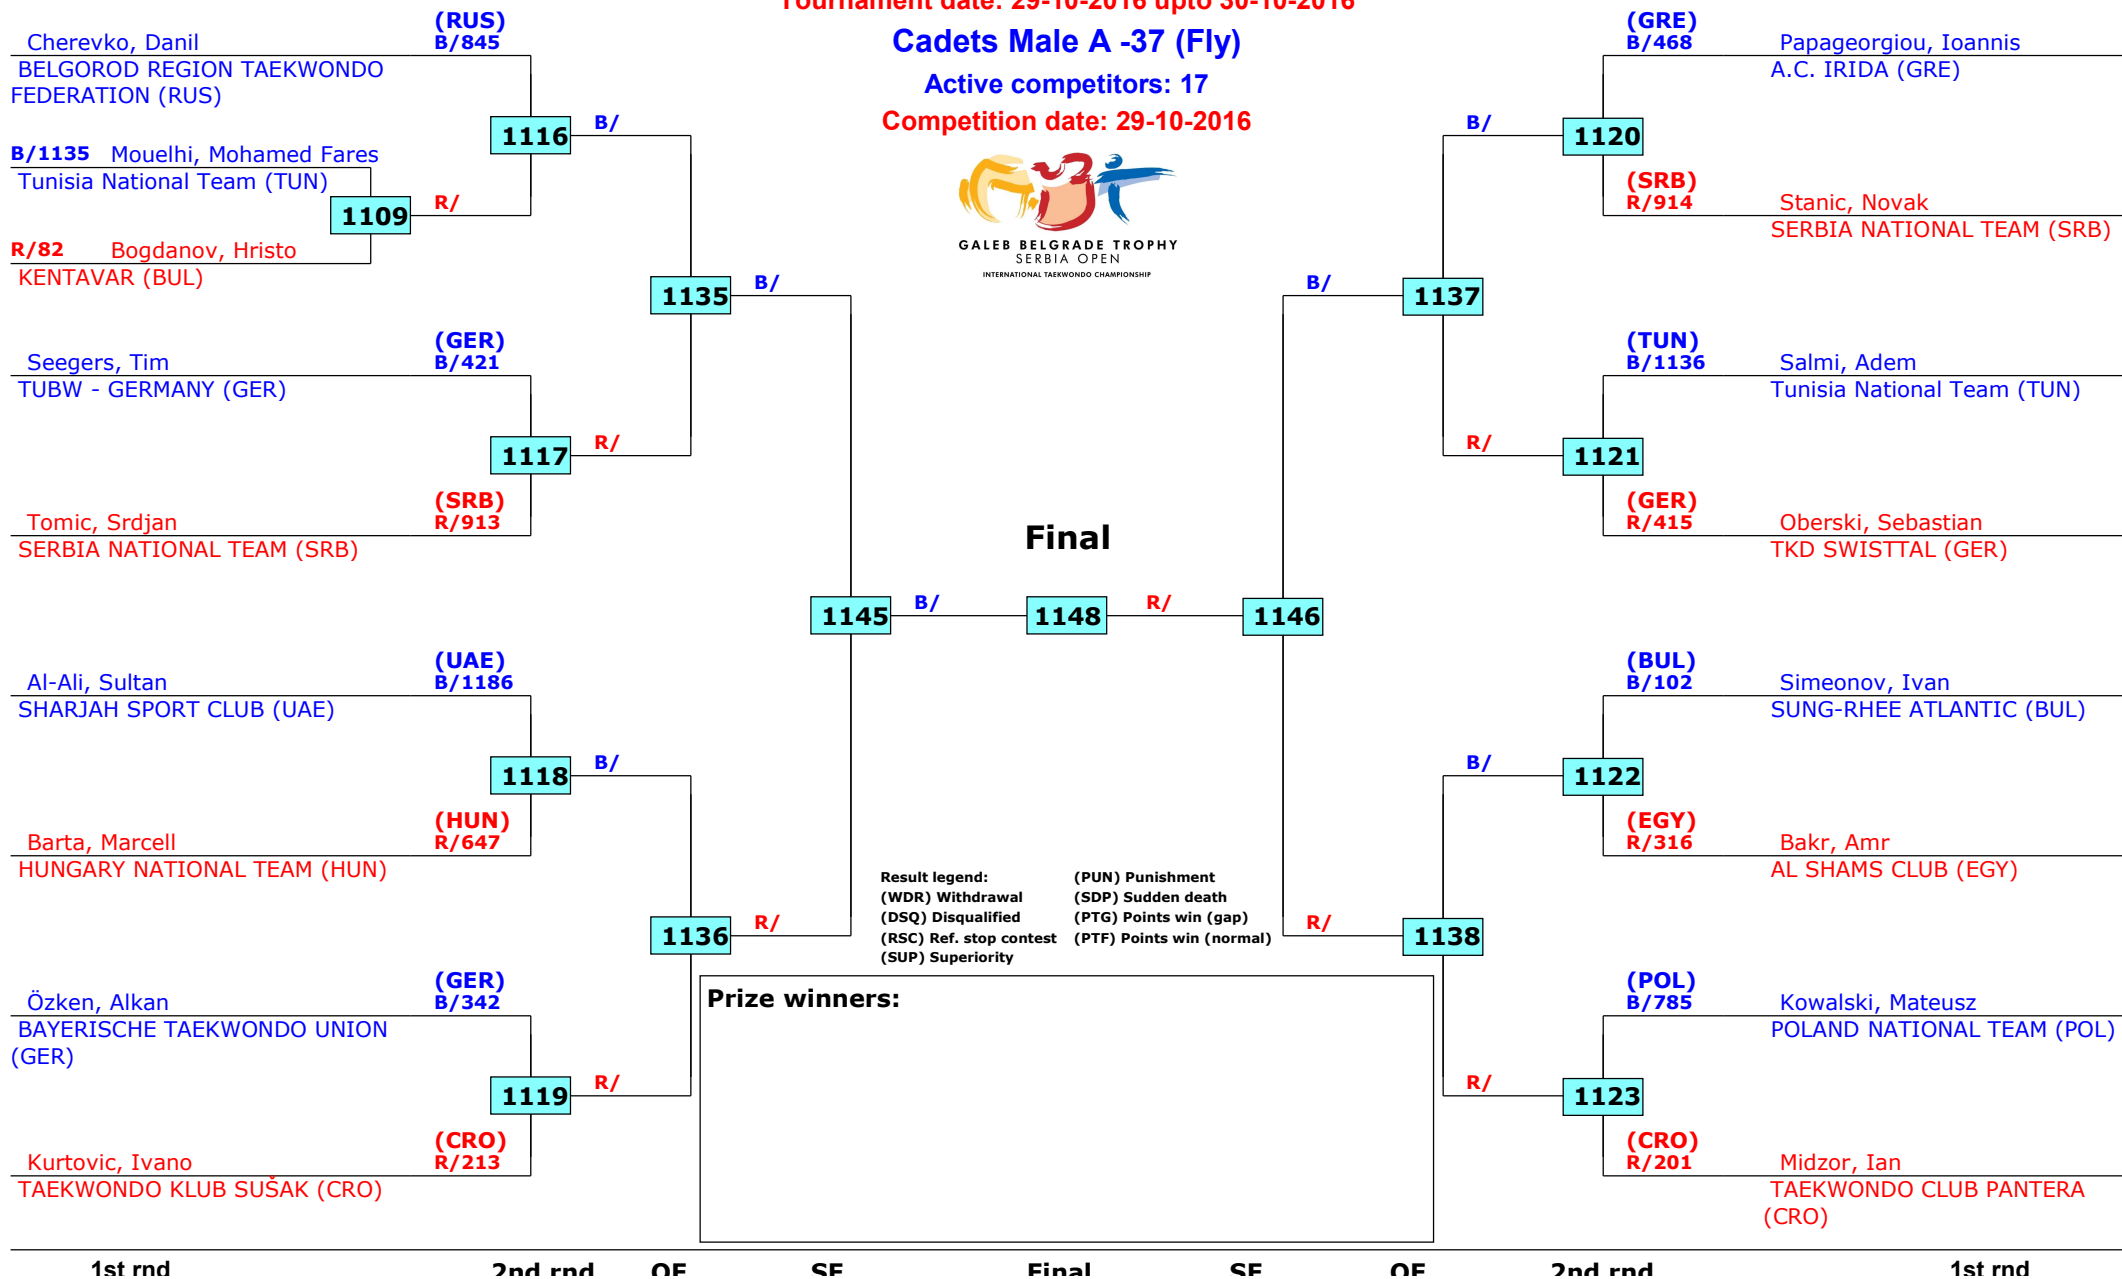

15th Galeb Belgrade Trophy - Serbia Open

Belgrade, Serbia

Tournament date: 29-10-2016 upto 30-10-2016

Cadets Male A -33 (Fin)

Active competitors: 16

Competition date: 29-10-2016

Result legend: (PUN) Punishment
 (WDR) Withdrawal (SDP) Sudden death
 (DSQ) Disqualified (PTG) Points win (gap)
 (RSC) Ref. stop contest (PTF) Points win (normal)
 (SUP) Superiority

15th Galeb Belgrade Trophy - Serbia Open

Belgrade, Serbia

Tournament date: 29-10-2016 upto 30-10-2016

Cadets Male A -37 (Fly)

Active competitors: 17

Competition date: 29-10-2016

GALEB BELGRADE TROPHY
SERBIA OPEN
INTERNATIONAL TAEKWONDO CHAMPIONSHIP

1st rnd

2nd rnd

QF

SF

Final

SF

QF

2nd rnd

1st rnd

15th Galeb Belgrade Trophy - Serbia Open

Belgrade, Serbia

Tournament date: 29-10-2016 upto 30-10-2016

Cadets Male A -41 (Bantam)

Active competitors: 24

Competition date: 29-10-2016

15th Galeb Belgrade Trophy - Serbia Open