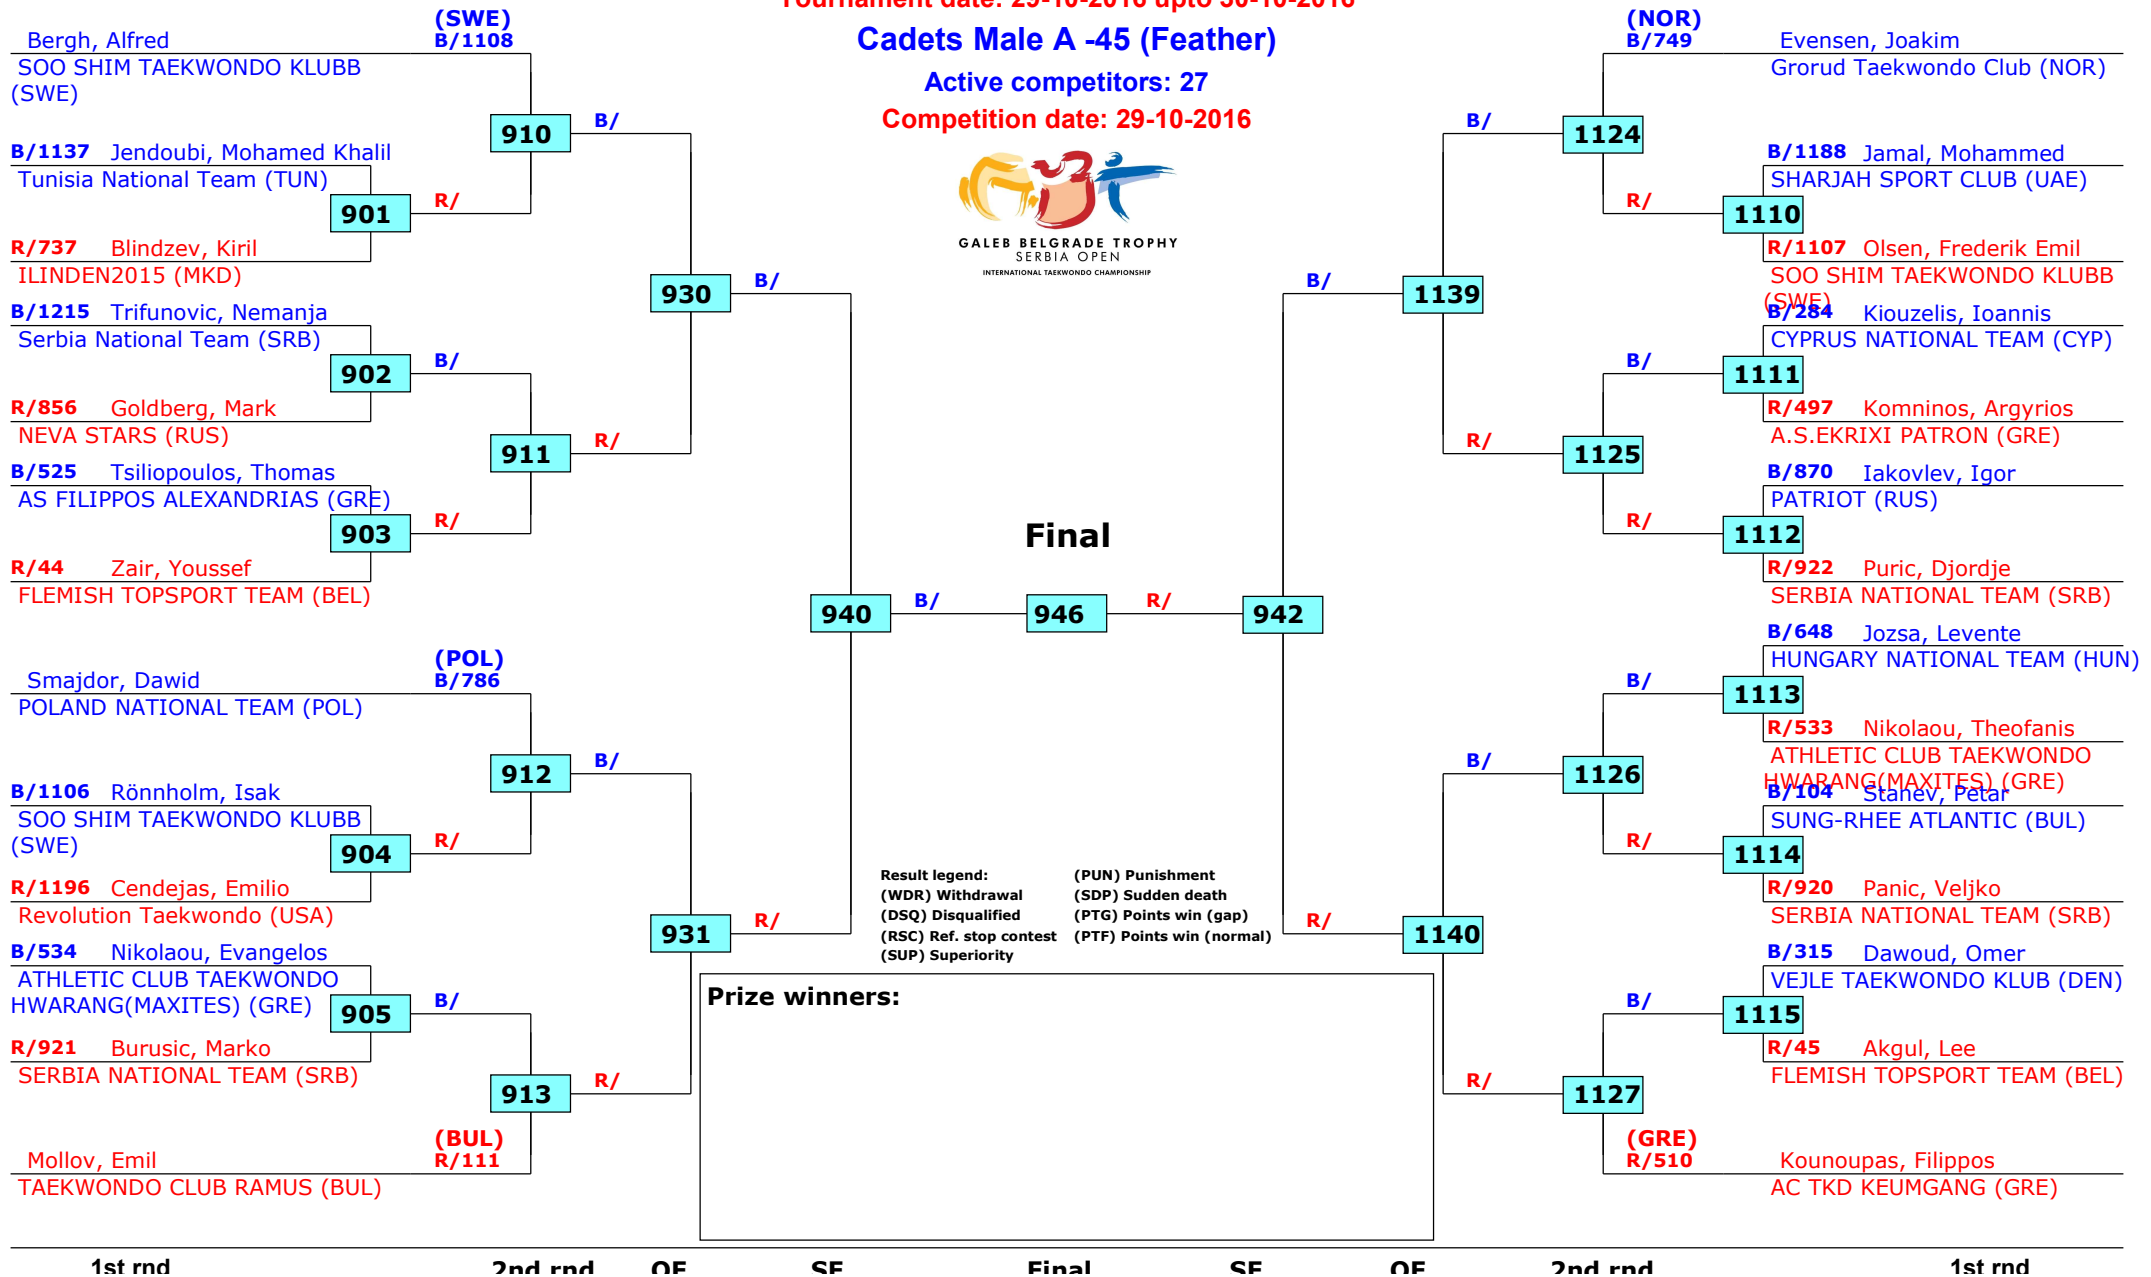

15th Galeb Belgrade Trophy - Serbia Open

Belgrade, Serbia

Tournament date: 29-10-2016 upto 30-10-2016

Cadets Male A -37 (Fly)

Active competitors: 17

Competition date: 29-10-2016

GALEB BELGRADE TROPHY
SERBIA OPEN
INTERNATIONAL TAEKWONDO CHAMPIONSHIP

1st rnd

2nd rnd

QF

SF

Final

SF

QF

2nd rnd

1st rnd

15th Galeb Belgrade Trophy - Serbia Open

Belgrade, Serbia

Tournament date: 29-10-2016 upto 30-10-2016

Cadets Male A -41 (Bantam)

Active competitors: 24

Competition date: 29-10-2016

15th Galeb Belgrade Trophy - Serbia Open

Belgrade, Serbia

Tournament date: 29-10-2016 upto 30-10-2016

Cadets Male A -45 (Feather)

Active competitors: 27

Competition date: 29-10-2016

15th Galeb Belgrade Trophy - Serbia Open

Belgrade, Serbia

Tournament date: 29-10-2016 upto 30-10-2016