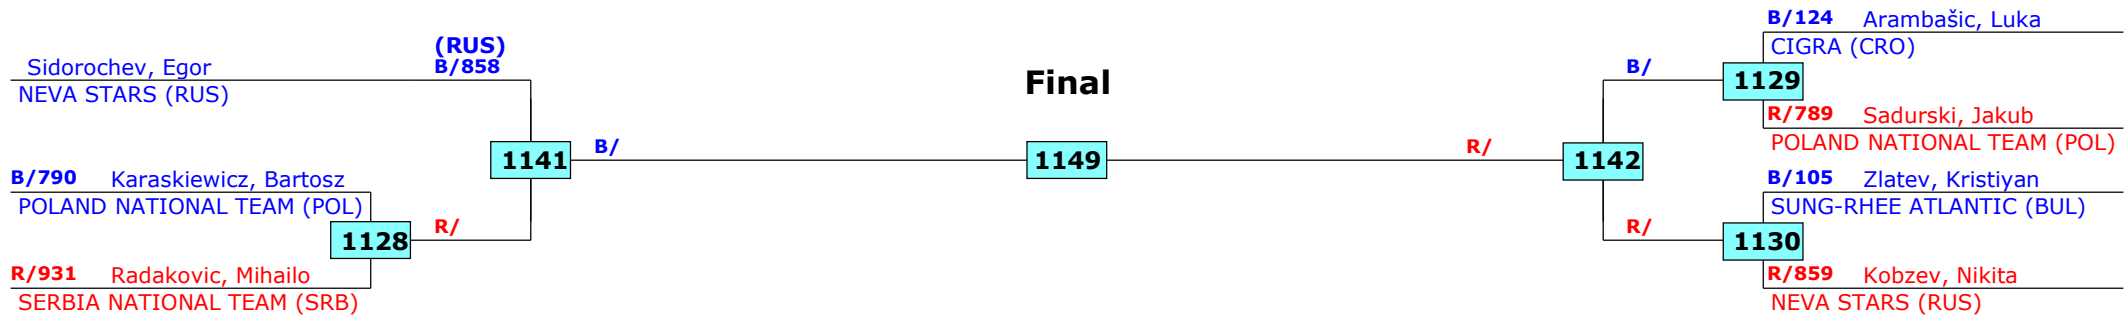

Prize winners:

QF

SF

Final

SF

QF

15th Galeb Belgrade Trophy - Serbia Open

Belgrade, Serbia

Tournament date: 29-10-2016 upto 30-10-2016

Cadets Male A +65 (Heavy)

Active competitors: 7

Competition date: 29-10-2016

GALEB BELGRADE TROPHY
SERBIA OPEN
INTERNATIONAL TAEKWONDO CHAMPIONSHIP

Result legend: (PUN) Punishment
(WDR) Withdrawal (SDP) Sudden death
(DSQ) Disqualified (PTG) Points win (gap)
(RSC) Ref. stop contest (PTF) Points win (normal)
(SUP) Superiority

Prize winners:

QF

SE

Final

SE

QF

15th Galeb Belgrade Trophy - Serbia Open

Belgrade, Serbia