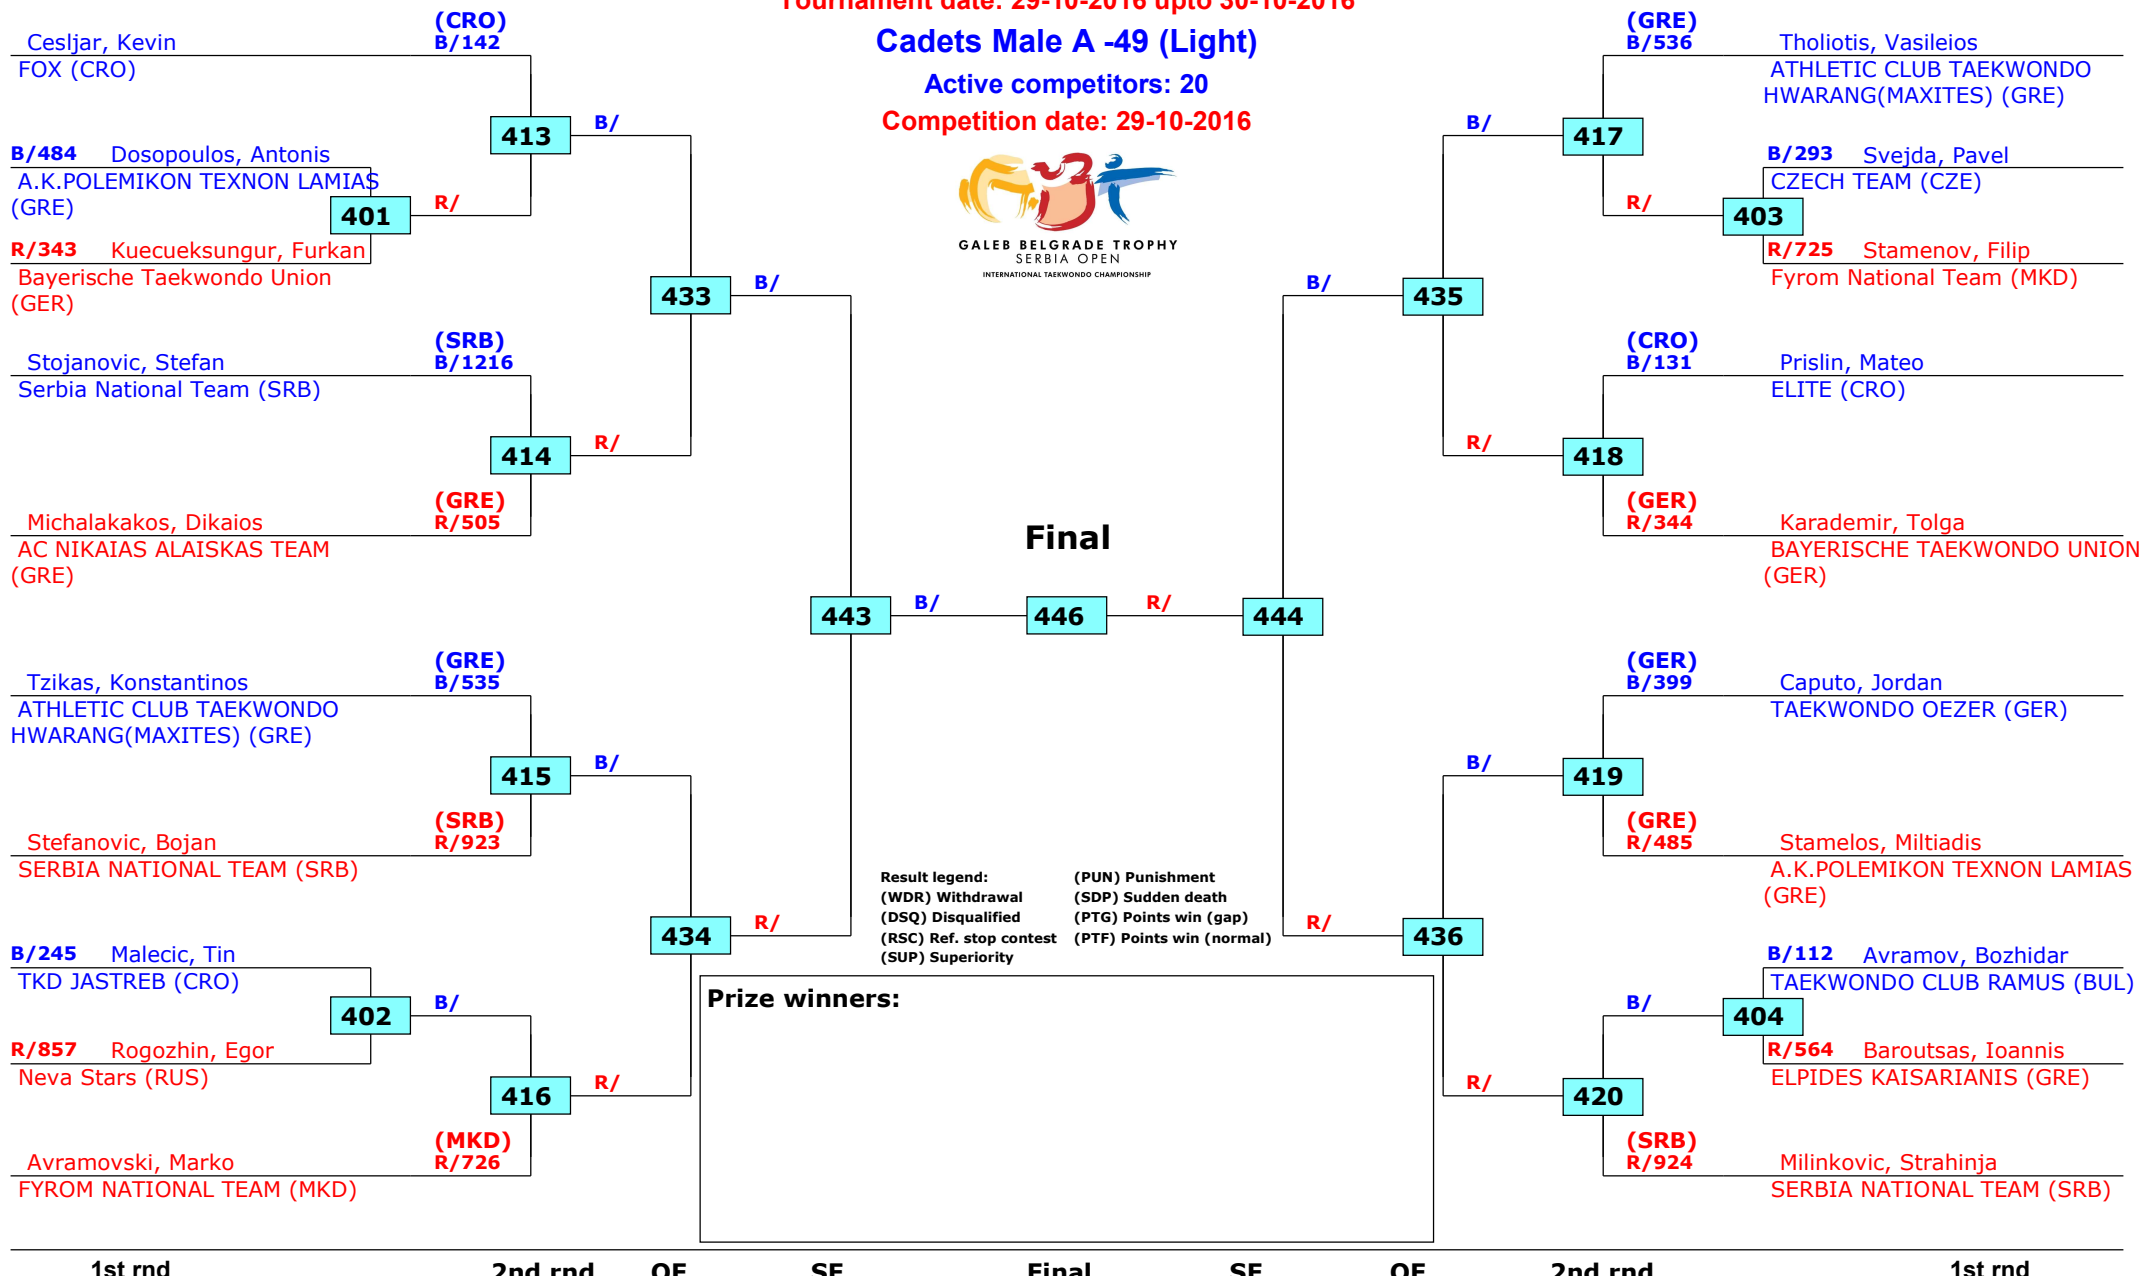

1st rnd

15th Galeb Belgrade Trophy - Serbia Open

Belgrade, Serbia

Tournament date: 29-10-2016 upto 30-10-2016

Cadets Male A -41 (Bantam)

Active competitors: 24

Competition date: 29-10-2016

15th Galeb Belgrade Trophy - Serbia Open

Belgrade, Serbia

Tournament date: 29-10-2016 upto 30-10-2016

Cadets Male A -45 (Feather)

Active competitors: 27

Competition date: 29-10-2016

15th Galeb Belgrade Trophy - Serbia Open

Belgrade, Serbia

Tournament date: 29-10-2016 upto 30-10-2016

Cadets Male A -49 (Light)

Active competitors: 20

Competition date: 29-10-2016

GALEB BELGRADE TROPHY
SERBIA OPEN
INTERNATIONAL TAEKWONDO CHAMPIONSHIP

15th Galeb Belgrade Trophy - Serbia Open

Belgrade, Serbia

SE

Final

SE

OF

1st rnd

15th Galeb Belgrade Trophy - Serbia Open

Belgrade, Serbia

Tournament date: 29-10-2016 upto 30-10-2016