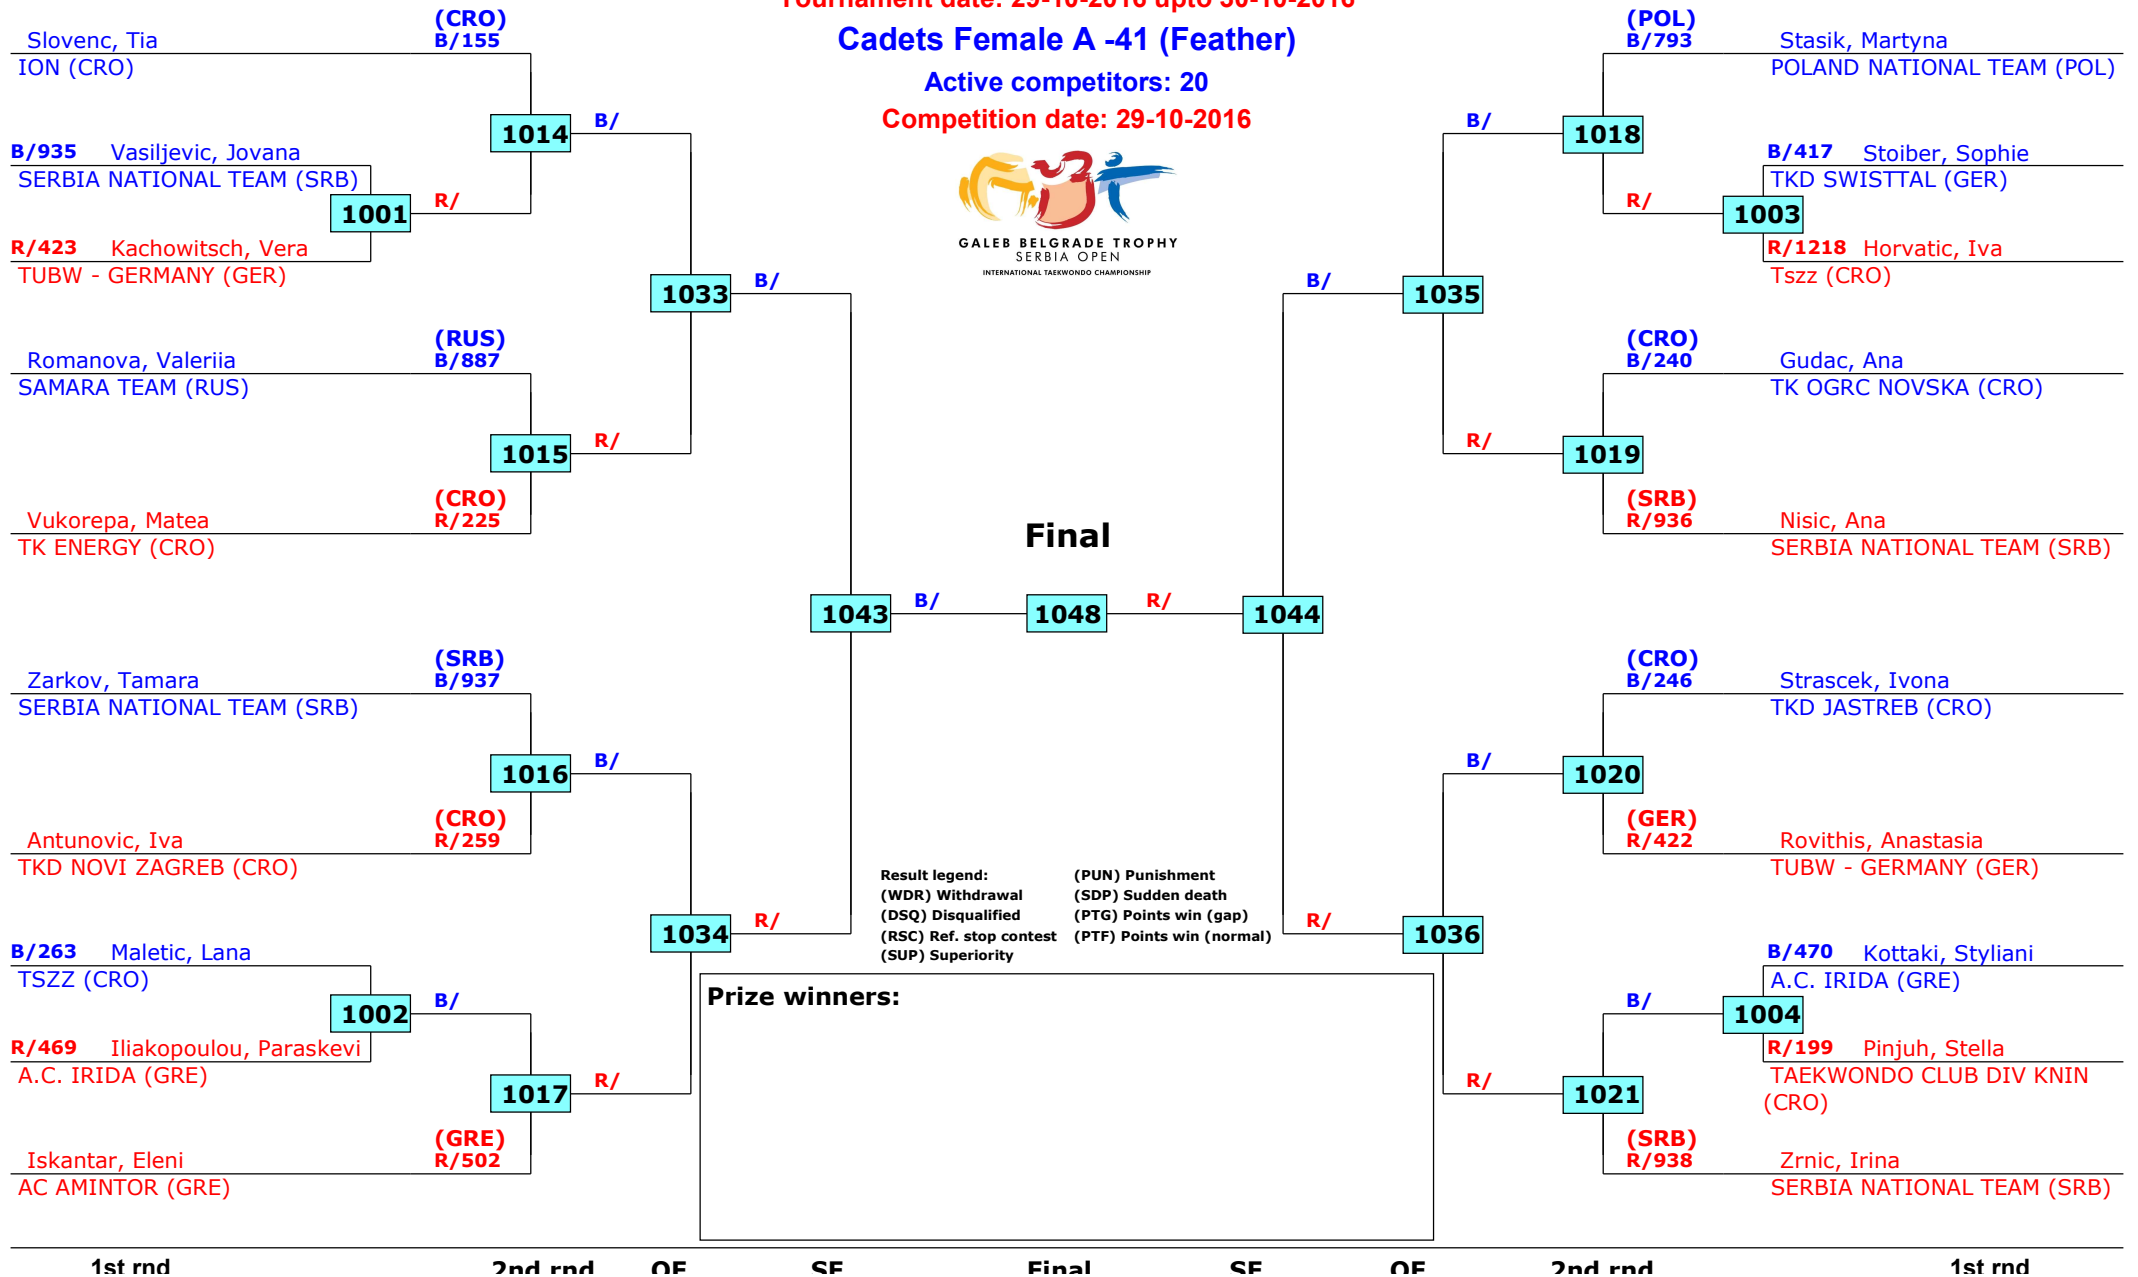

15th Galeb Belgrade Trophy - Serbia Open

Belgrade, Serbia

Tournament date: 29-10-2016 upto 30-10-2016

Cadets Female A -37 (Bantam)

Active competitors: 8

Competition date: 29-10-2016

GALEB BELGRADE TROPHY
SERBIA OPEN
INTERNATIONAL TAEKWONDO CHAMPIONSHIP

SF

QF

15th Galeb Belgrade Trophy - Serbia Open

Belgrade, Serbia

Tournament date: 29-10-2016 upto 30-10-2016

Cadets Female A -41 (Feather)

Active competitors: 20

Competition date: 29-10-2016

15th Galeb Belgrade Trophy - Serbia Open

Belgrade, Serbia

Tournament date: 29-10-2016 upto 30-10-2016

Cadets Female A -44 (Light)

Active competitors: 26

Competition date: 29-10-2016

15th Galeb Belgrade Trophy - Serbia Open

Belgrade, Serbia

Tournament date: 29-10-2016 upto 30-10-2016

Cadets Female A -47 (Welter)

Active competitors: 18

Competition date: 29-10-2016

GALEB BELGRADE TROPHY
SERBIA OPEN
INTERNATIONAL TAEKWONDO CHAMPIONSHIP