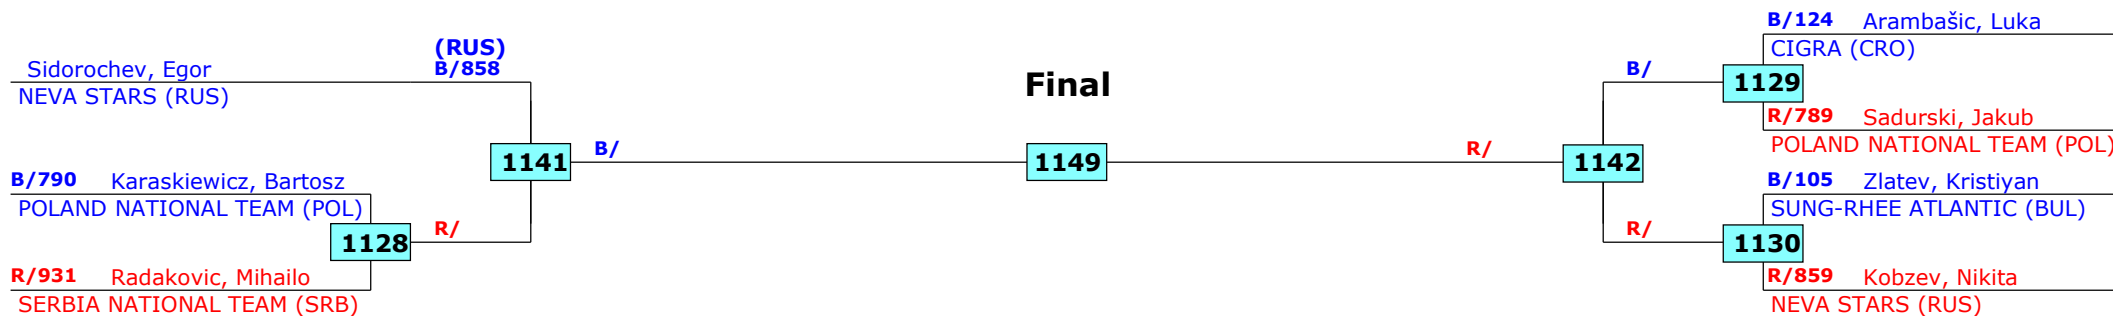

Prize winners:

QF

SE

Final

SE

QF

15th Galeb Belgrade Trophy - Serbia Open

Belgrade, Serbia

Tournament date: 29-10-2016 upto 30-10-2016

Cadets Male A +65 (Heavy)

Active competitors: 7

Competition date: 29-10-2016

GALEB BELGRADE TROPHY
SERBIA OPEN
INTERNATIONAL TAEKWONDO CHAMPIONSHIP

Result legend: (PUN) Punishment
(WDR) Withdrawal (SDP) Sudden death
(DSQ) Disqualified (PTG) Points win (gap)
(RSC) Ref. stop contest (PTF) Points win (normal)
(SUP) Superiority

Prize winners:

Final 3/4

Final 3/4

Final

Final 3/4

Final 3/4

15th Galeb Belgrade Trophy - Serbia Open

Belgrade, Serbia