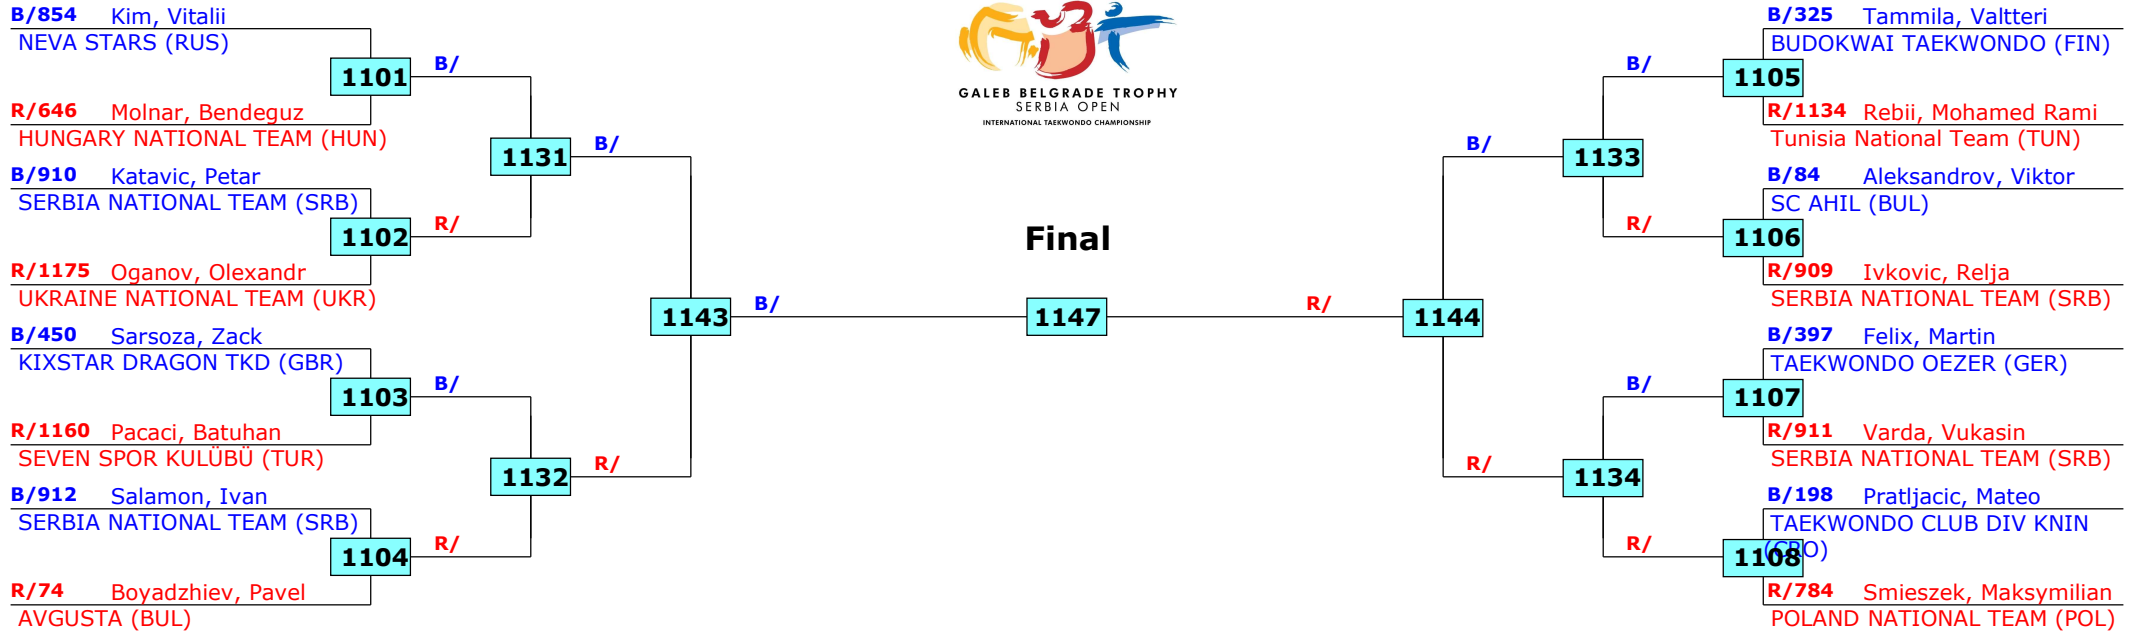

15th Galeb Belgrade Trophy - Serbia Open

Belgrade, Serbia

Tournament date: 29-10-2016 upto 30-10-2016

Cadets Male A -33 (Fin)

Active competitors: 16

Competition date: 29-10-2016

Result legend: (PUN) Punishment
 (WDR) Withdrawal (SDP) Sudden death
 (DSQ) Disqualified (PTG) Points win (gap)
 (RSC) Ref. stop contest (PTF) Points win (normal)
 (SUP) Superiority

15th Galeb Belgrade Trophy - Serbia Open

Belgrade, Serbia

Tournament date: 29-10-2016 upto 30-10-2016

Cadets Male A -37 (Fly)

Active competitors: 17

Competition date: 29-10-2016

GALEB BELGRADE TROPHY
SERBIA OPEN
INTERNATIONAL TAEKWONDO CHAMPIONSHIP