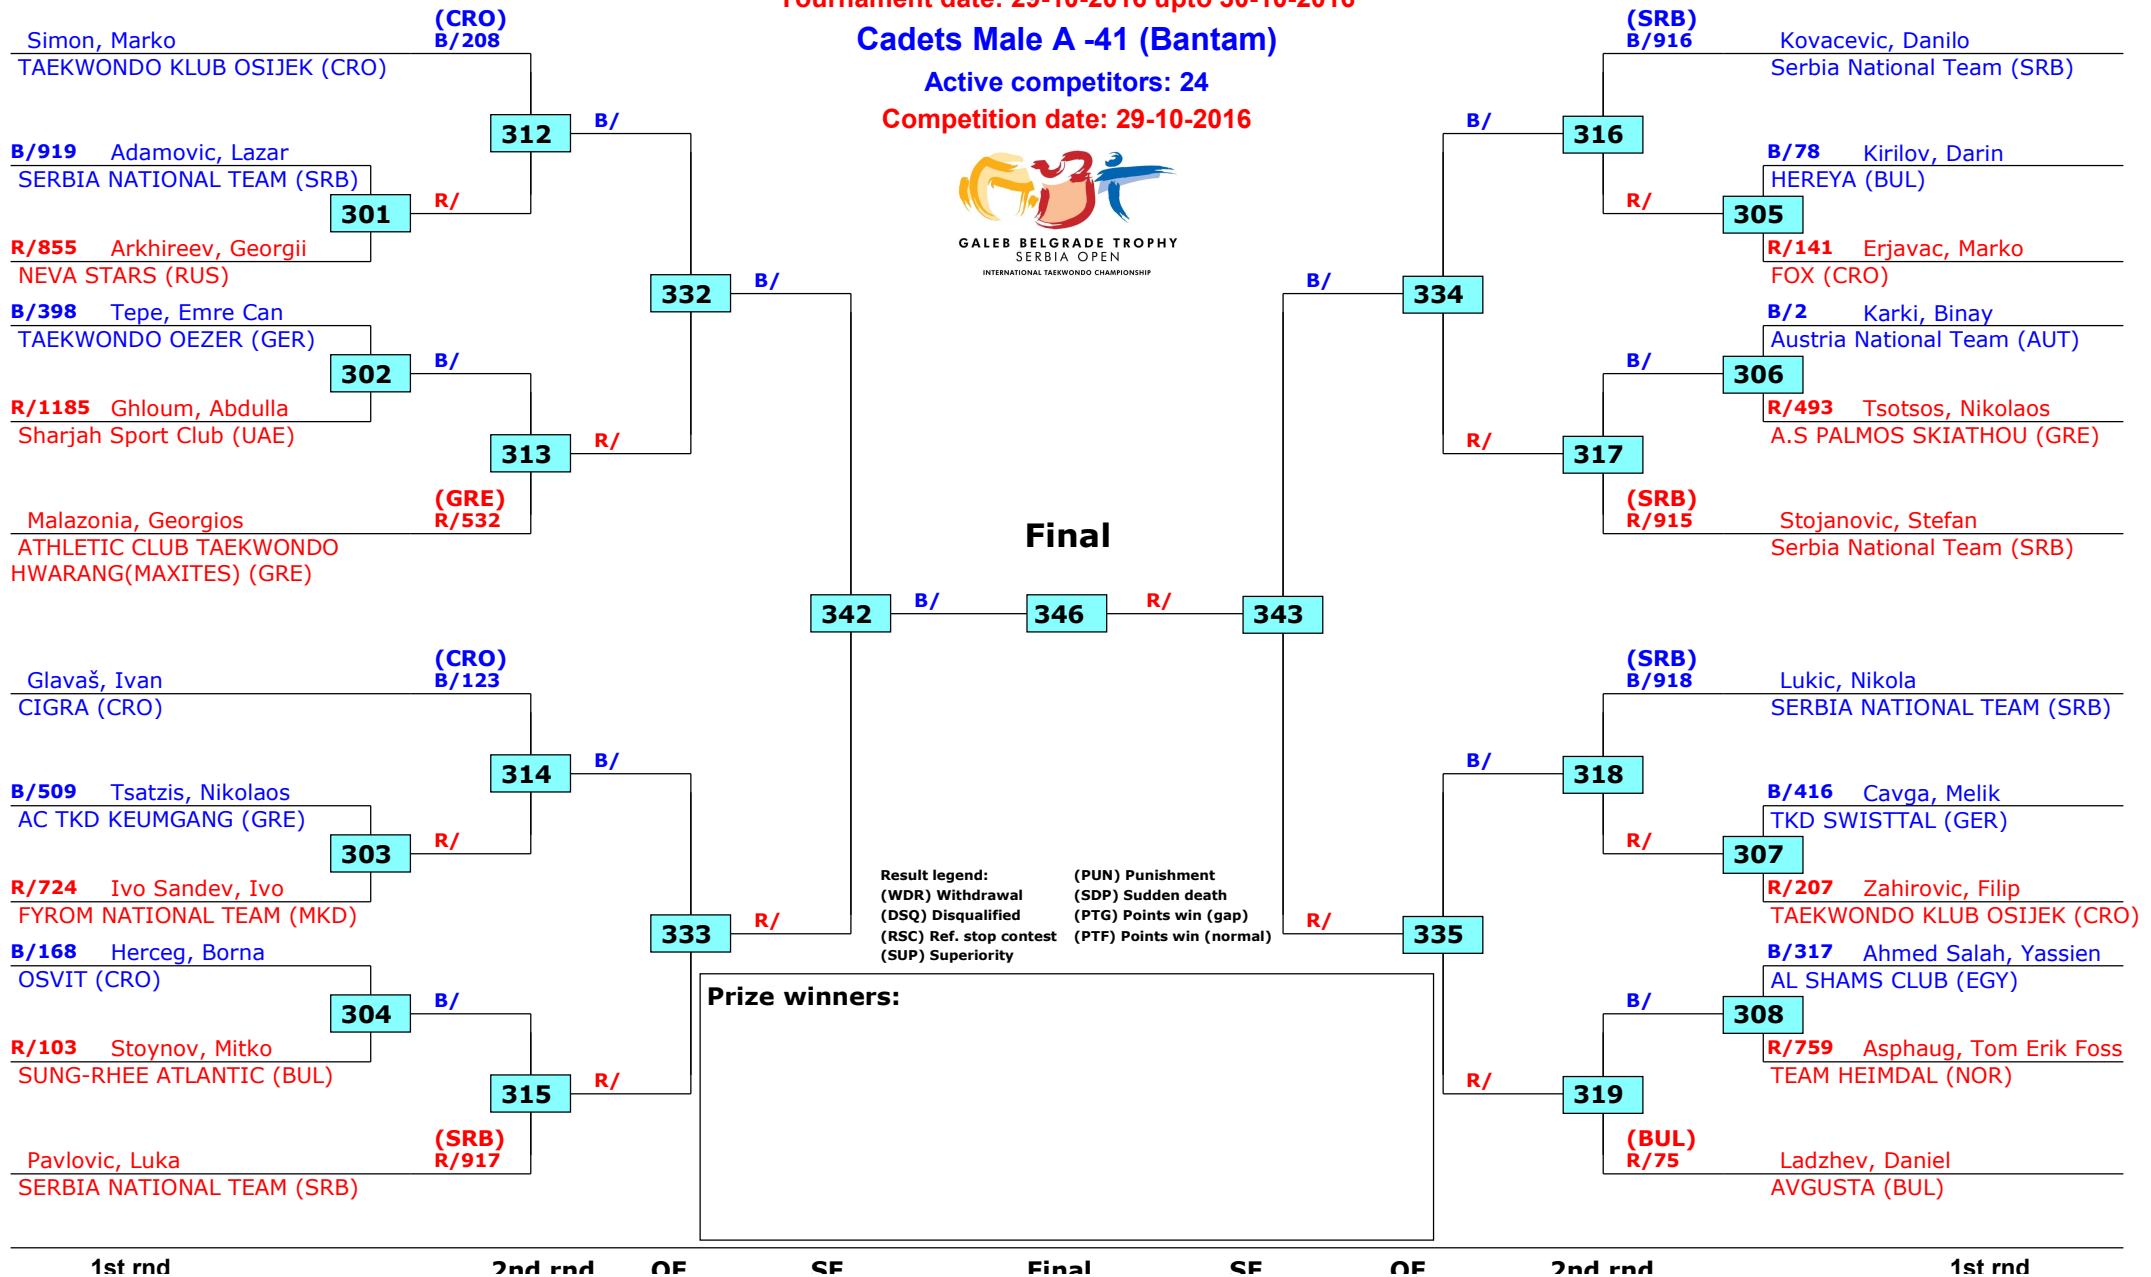

15th Galeb Belgrade Trophy - Serbia Open

Belgrade, Serbia

Tournament date: 29-10-2016 upto 30-10-2016

Cadets Male A -37 (Fly)

Active competitors: 17

Competition date: 29-10-2016

GALEB BELGRADE TROPHY
SERBIA OPEN
INTERNATIONAL TAEKWONDO CHAMPIONSHIP

1st rnd

2nd rnd

QF

SF

Final

SF

QF

2nd rnd

1st rnd

15th Galeb Belgrade Trophy - Serbia Open

Belgrade, Serbia

Tournament date: 29-10-2016 upto 30-10-2016

Cadets Male A -41 (Bantam)

Active competitors: 24

Competition date: 29-10-2016

15th Galeb Belgrade Trophy - Serbia Open

Belgrade, Serbia

Tournament date: 29-10-2016 upto 30-10-2016

Cadets Male A -45 (Feather)

Active competitors: 27

Competition date: 29-10-2016

15th Galeb Belgrade Trophy - Serbia Open

Belgrade, Serbia

Tournament date: 29-10-2016 upto 30-10-2016