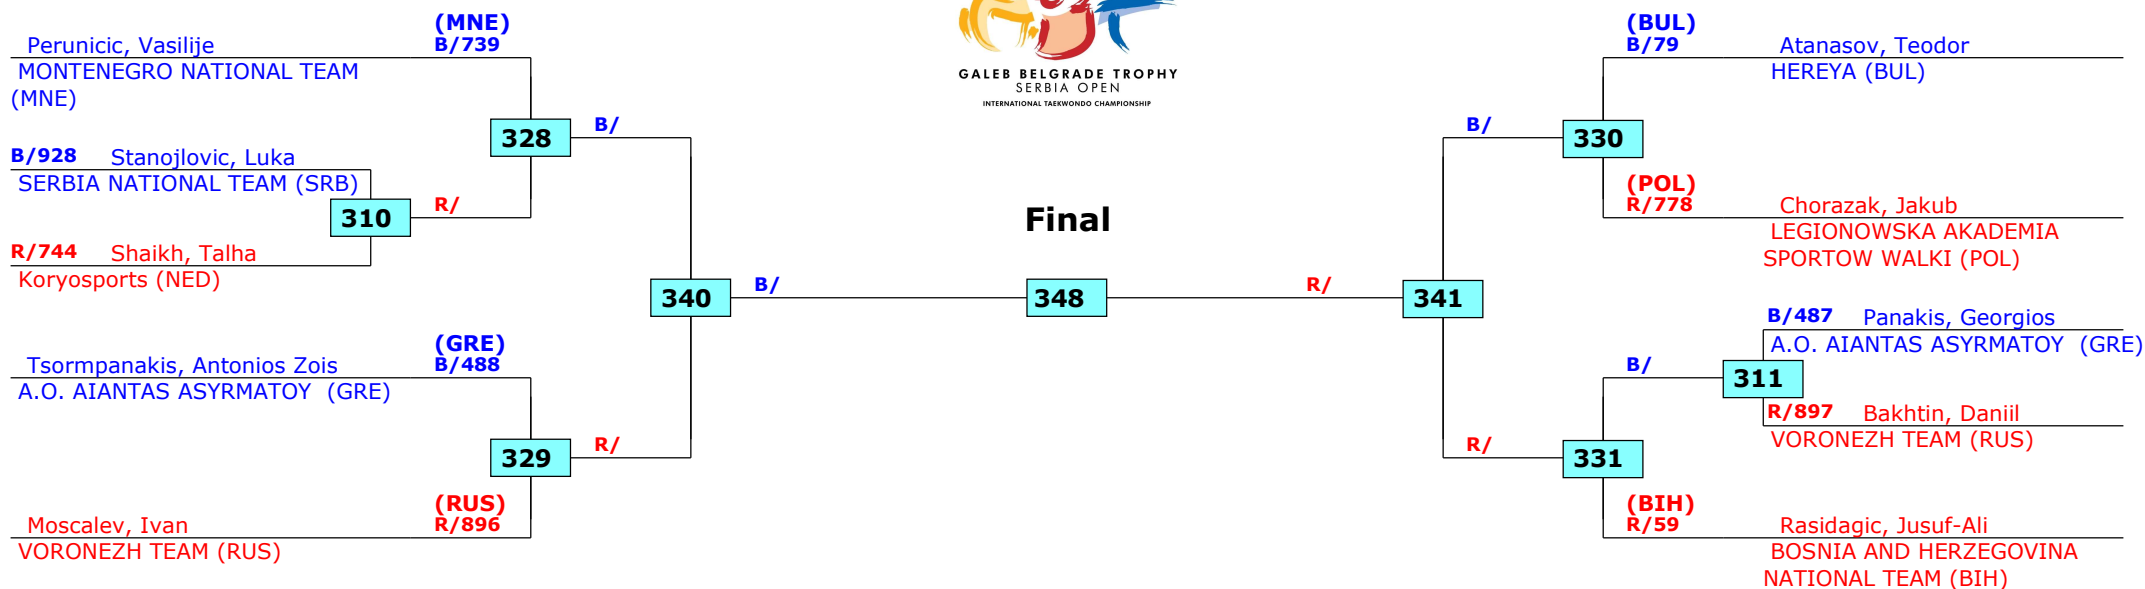

Tournament date: 29-10-2016 upto 30-10-2016

Cadets Male A -57 (Light middle)

Active competitors: 17

Competition date: 29-10-2016

GALEB BELGRADE TROPHY
SERBIA OPEN
INTERNATIONAL TAEKWONDO CHAMPIONSHIP

15th Galeb Belgrade Trophy - Serbia Open

Belgrade, Serbia

Tournament date: 29-10-2016 upto 30-10-2016

Cadets Male A -61 (Middle)

Active competitors: 10

Competition date: 29-10-2016

GALEB BELGRADE TROPHY
SERBIA OPEN
INTERNATIONAL TAEKWONDO CHAMPIONSHIP

SE

Final

SE

OF

1st rnd

15th Galeb Belgrade Trophy - Serbia Open

Belgrade, Serbia

Tournament date: 29-10-2016 upto 30-10-2016