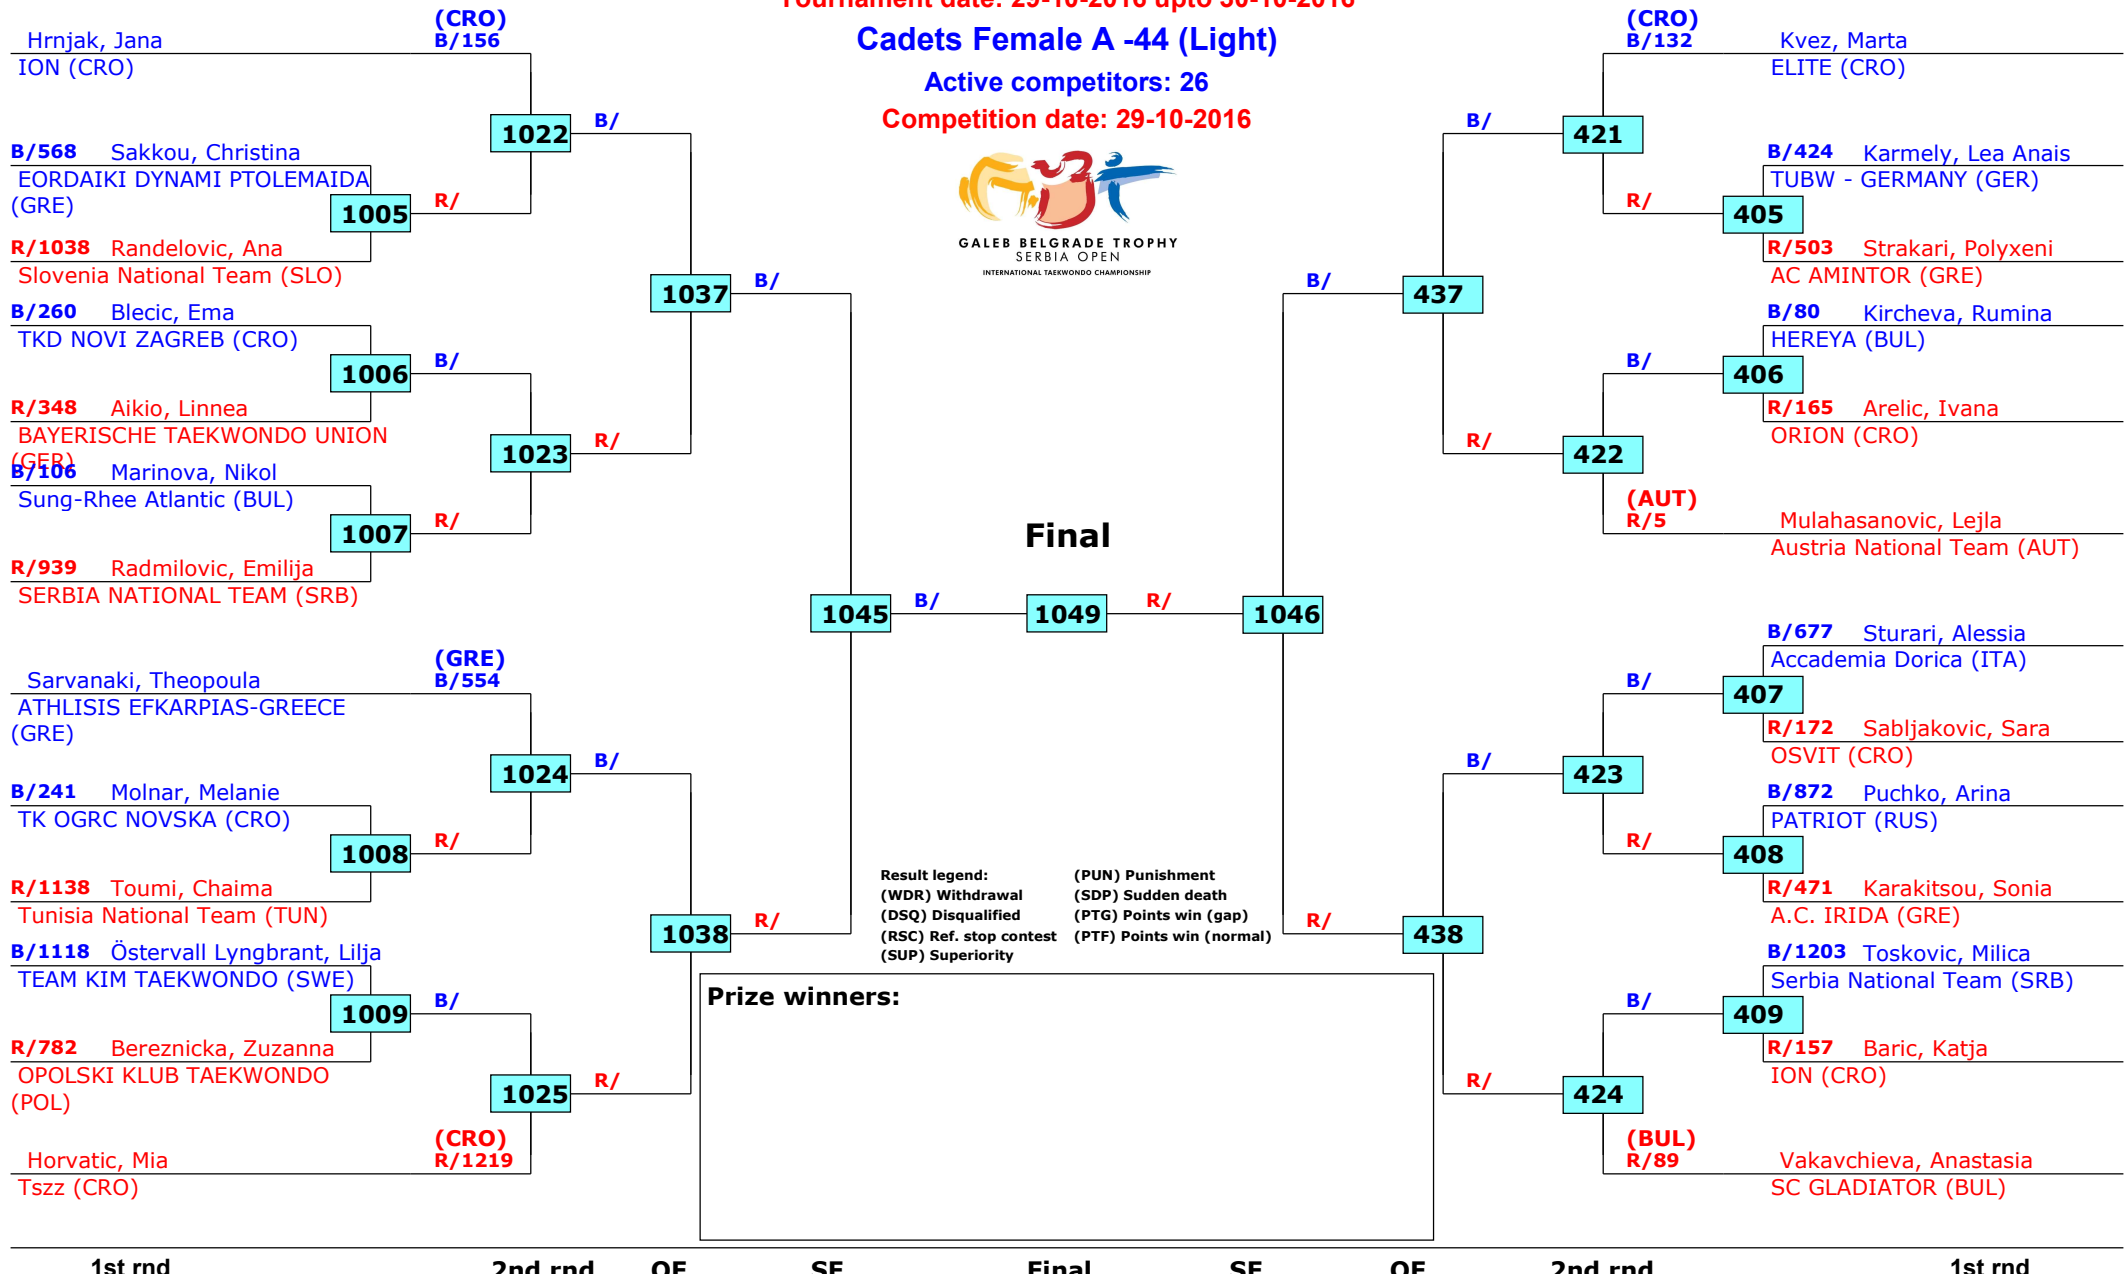

SF

QF

15th Galeb Belgrade Trophy - Serbia Open

Belgrade, Serbia

Tournament date: 29-10-2016 upto 30-10-2016

Cadets Female A -41 (Feather)

Active competitors: 20

Competition date: 29-10-2016

15th Galeb Belgrade Trophy - Serbia Open

Belgrade, Serbia

Tournament date: 29-10-2016 upto 30-10-2016

Cadets Female A -44 (Light)

Active competitors: 26

Competition date: 29-10-2016

15th Galeb Belgrade Trophy - Serbia Open

Belgrade, Serbia

Tournament date: 29-10-2016 upto 30-10-2016

Cadets Female A -47 (Welter)

Active competitors: 18

Competition date: 29-10-2016

GALEB BELGRADE TROPHY
SERBIA OPEN
INTERNATIONAL TAEKWONDO CHAMPIONSHIP

15th Galeb Belgrade Trophy - Serbia Open

Belgrade, Serbia

Tournament date: 29-10-2016 upto 30-10-2016

Cadets Female A -51 (Light middle)

Active competitors: 22

Competition date: 29-10-2016

15th Galeb Belgrade Trophy - Serbia Open