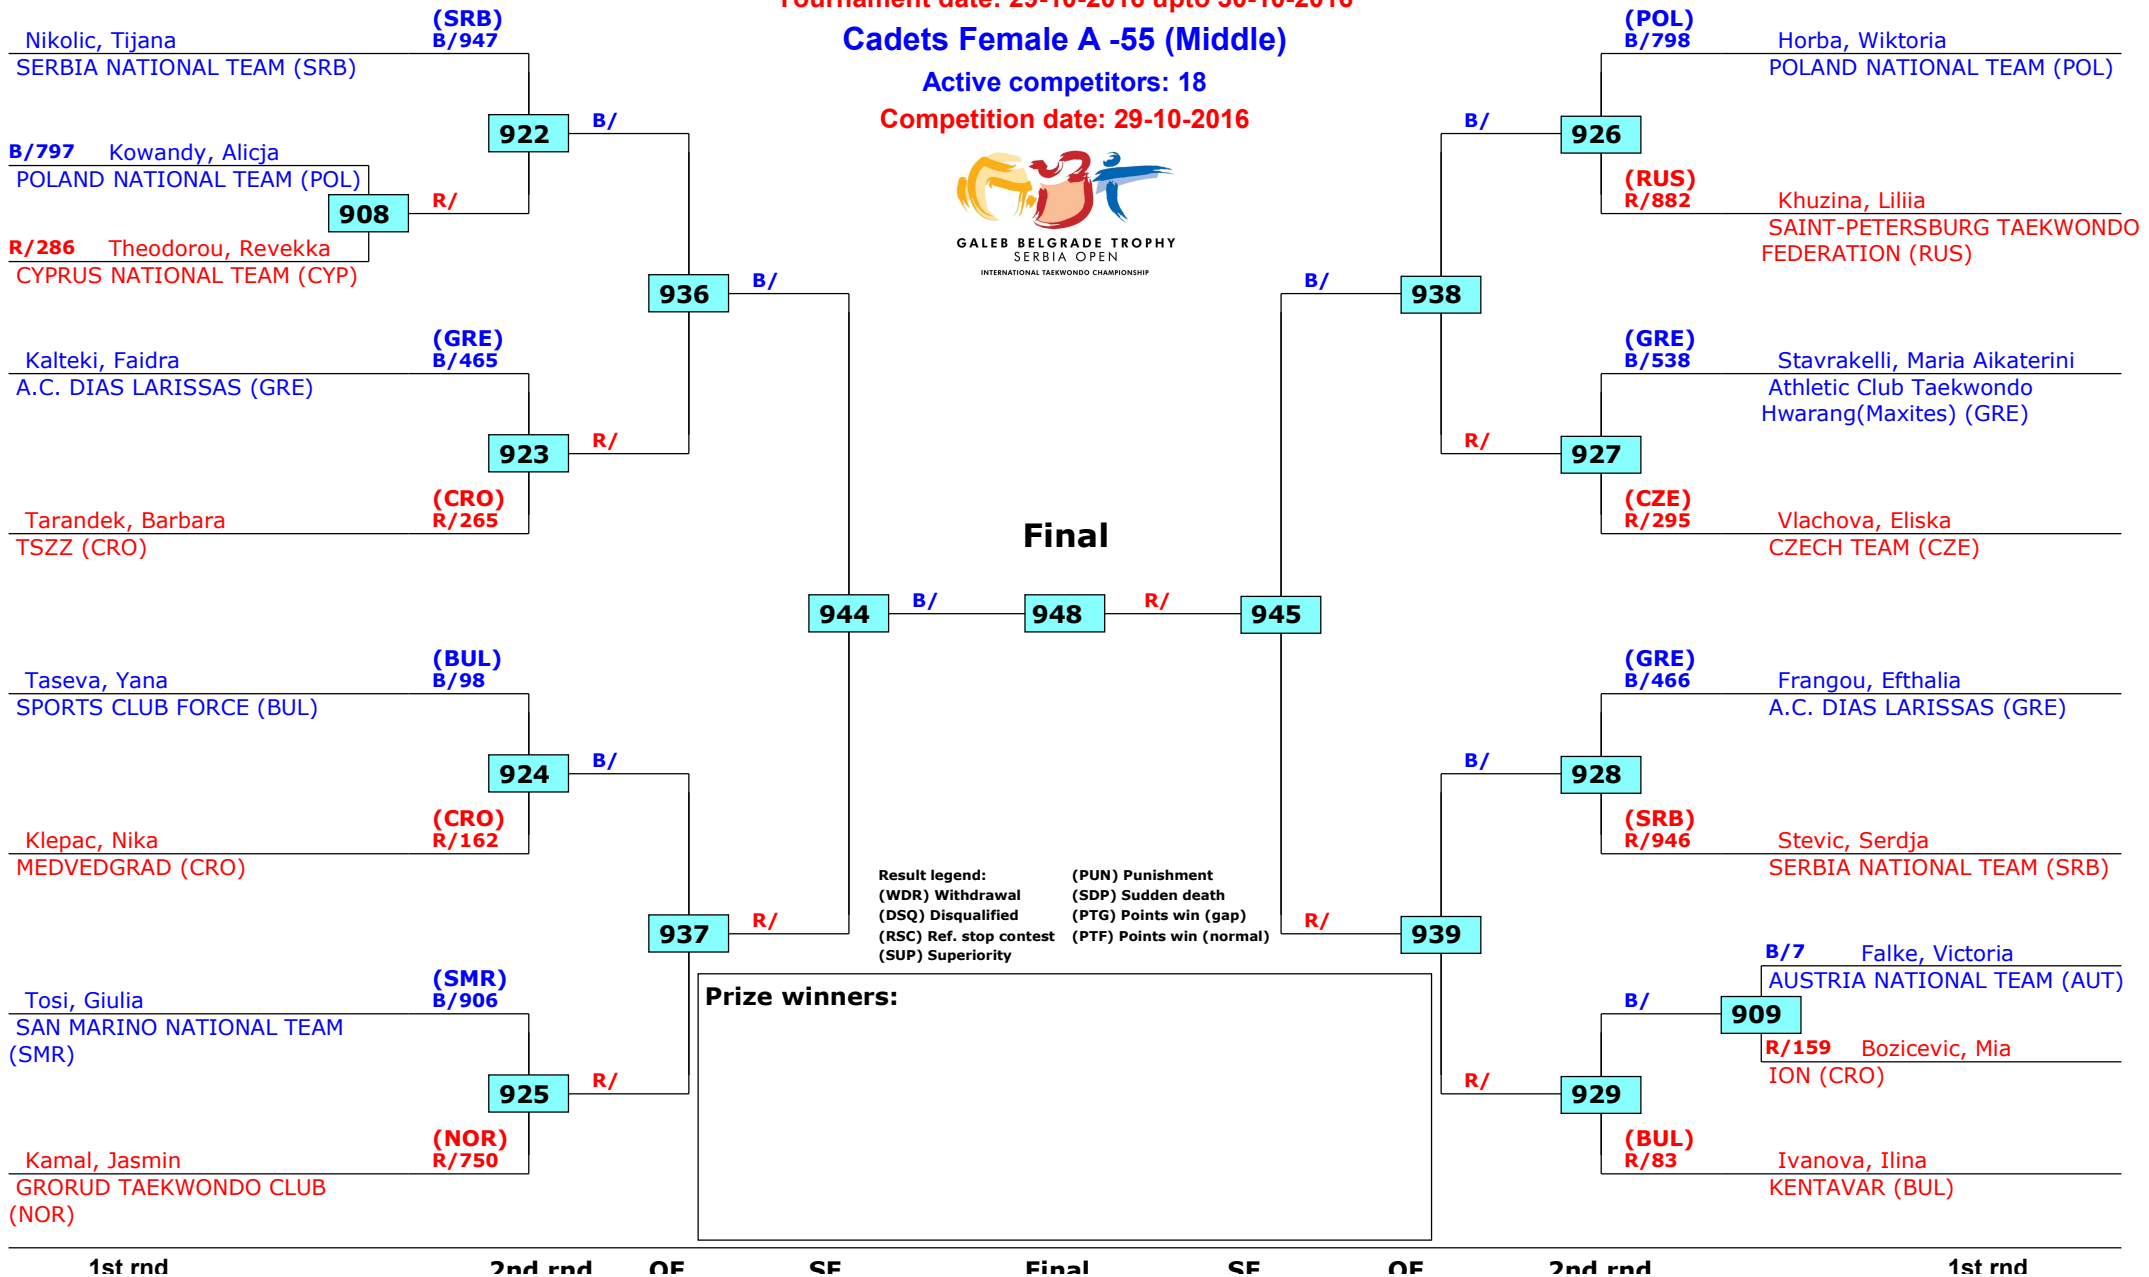

15th Galeb Belgrade Trophy - Serbia Open

Belgrade, Serbia

Tournament date: 29-10-2016 upto 30-10-2016

Cadets Female A -44 (Light)

Active competitors: 26

Competition date: 29-10-2016

15th Galeb Belgrade Trophy - Serbia Open

Belgrade, Serbia

Tournament date: 29-10-2016 upto 30-10-2016

Cadets Female A -47 (Welter)

Active competitors: 18

Competition date: 29-10-2016

GALEB BELGRADE TROPHY
SERBIA OPEN
INTERNATIONAL TAEKWONDO CHAMPIONSHIP

15th Galeb Belgrade Trophy - Serbia Open

Belgrade, Serbia

Tournament date: 29-10-2016 upto 30-10-2016

Cadets Female A -51 (Light middle)

Active competitors: 22

Competition date: 29-10-2016

15th Galeb Belgrade Trophy - Serbia Open

Belgrade, Serbia

Tournament date: 29-10-2016 upto 30-10-2016

Cadets Female A -55 (Middle)

Active competitors: 18

Competition date: 29-10-2016

15th Galeb Belgrade Trophy - Serbia Open

Belgrade, Serbia

Tournament date: 29-10-2016 upto 30-10-2016