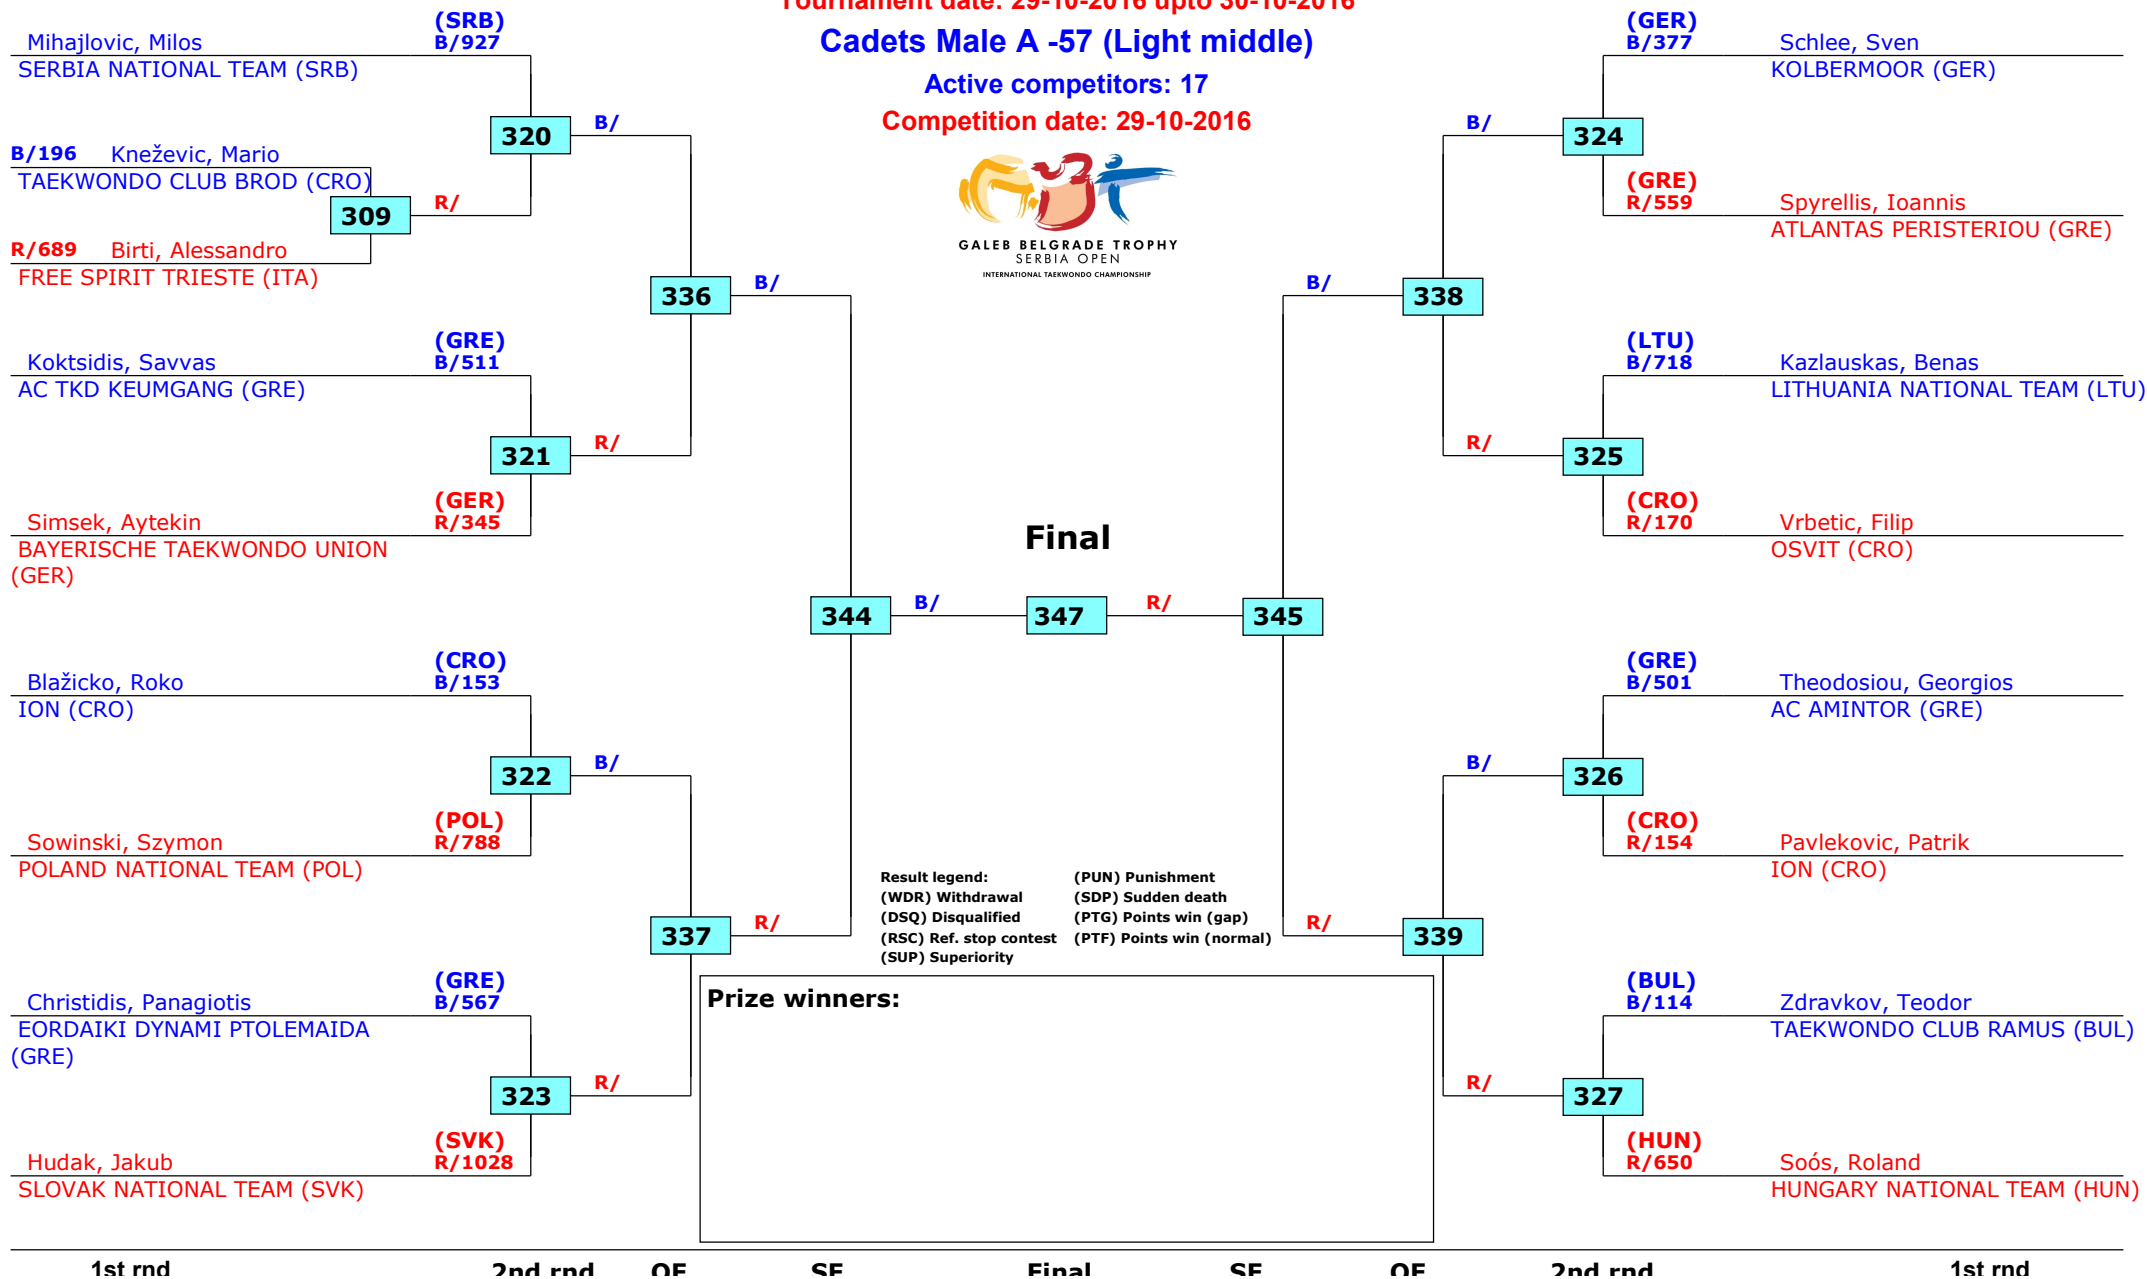

Tournament date: 29-10-2016 upto 30-10-2016

Cadets Male A -57 (Light middle)

Active competitors: 17

Competition date: 29-10-2016

GALEB BELGRADE TROPHY
SERBIA OPEN
INTERNATIONAL TAEKWONDO CHAMPIONSHIP

15th Galeb Belgrade Trophy - Serbia Open

Belgrade, Serbia

Tournament date: 29-10-2016 upto 30-10-2016

Cadets Male A -61 (Middle)

Active competitors: 10

Competition date: 29-10-2016

GALEB BELGRADE TROPHY
SERBIA OPEN
INTERNATIONAL TAEKWONDO CHAMPIONSHIP

SE

Final

SE

OF

1st rnd

15th Galeb Belgrade Trophy - Serbia Open

Belgrade, Serbia

Tournament date: 29-10-2016 upto 30-10-2016