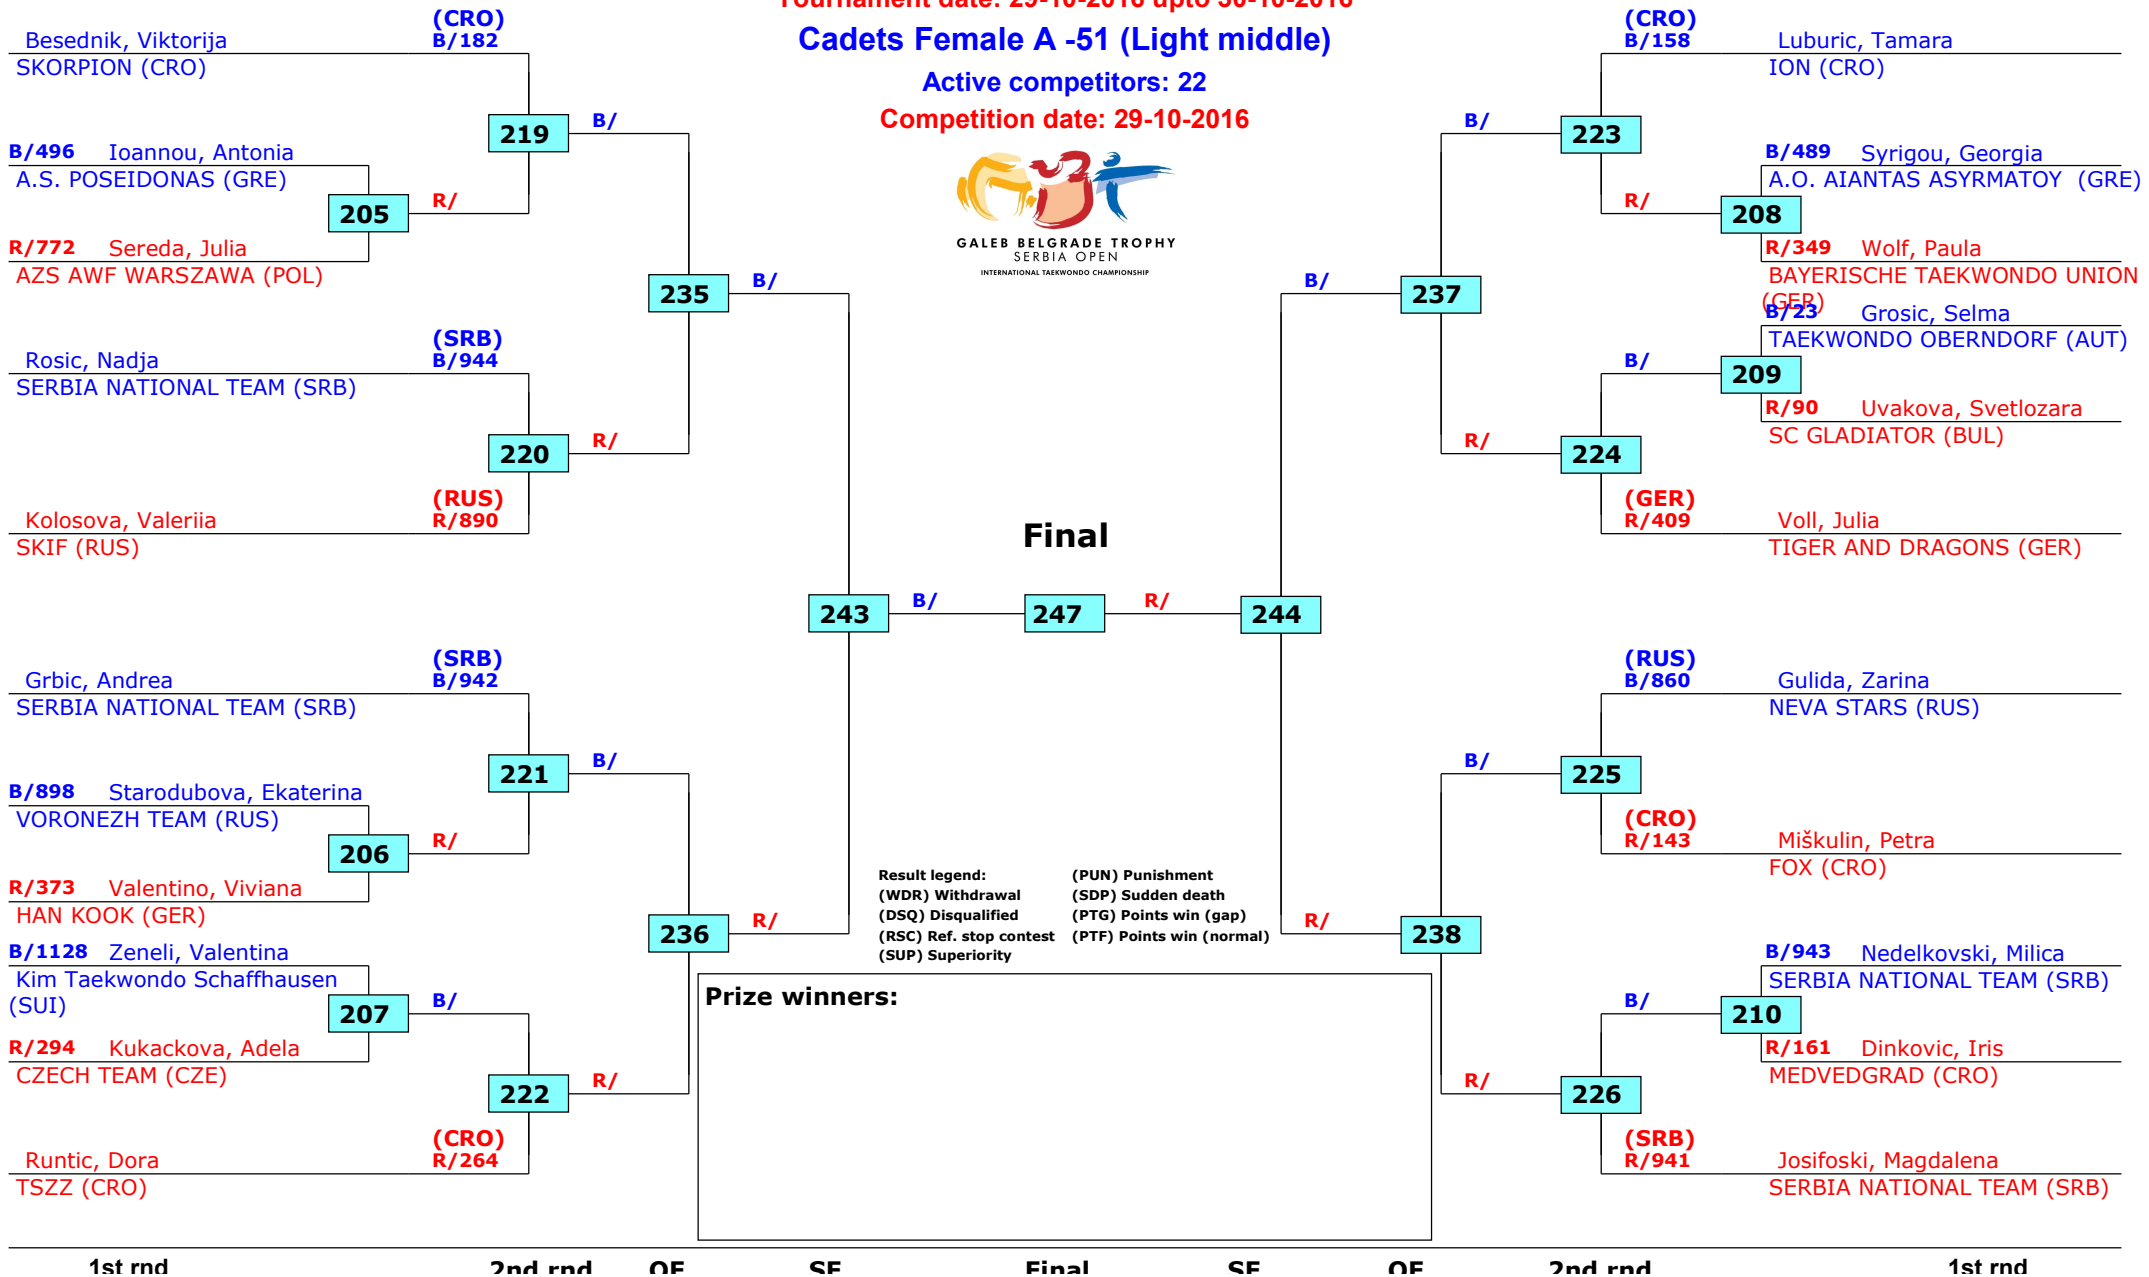

15th Galeb Belgrade Trophy - Serbia Open

Belgrade, Serbia

Tournament date: 29-10-2016 upto 30-10-2016

Cadets Female A -44 (Light)

Active competitors: 26

Competition date: 29-10-2016

15th Galeb Belgrade Trophy - Serbia Open

Belgrade, Serbia

Tournament date: 29-10-2016 upto 30-10-2016

Cadets Female A -47 (Welter)

Active competitors: 18

Competition date: 29-10-2016

GALEB BELGRADE TROPHY
SERBIA OPEN
INTERNATIONAL TAEKWONDO CHAMPIONSHIP

15th Galeb Belgrade Trophy - Serbia Open

Belgrade, Serbia

Tournament date: 29-10-2016 upto 30-10-2016

Cadets Female A -51 (Light middle)

Active competitors: 22

Competition date: 29-10-2016

15th Galeb Belgrade Trophy - Serbia Open

Belgrade, Serbia

Tournament date: 29-10-2016 upto 30-10-2016

Cadets Female A -55 (Middle)

Active competitors: 18

Competition date: 29-10-2016

15th Galeb Belgrade Trophy - Serbia Open

Belgrade, Serbia

Tournament date: 29-10-2016 upto 30-10-2016