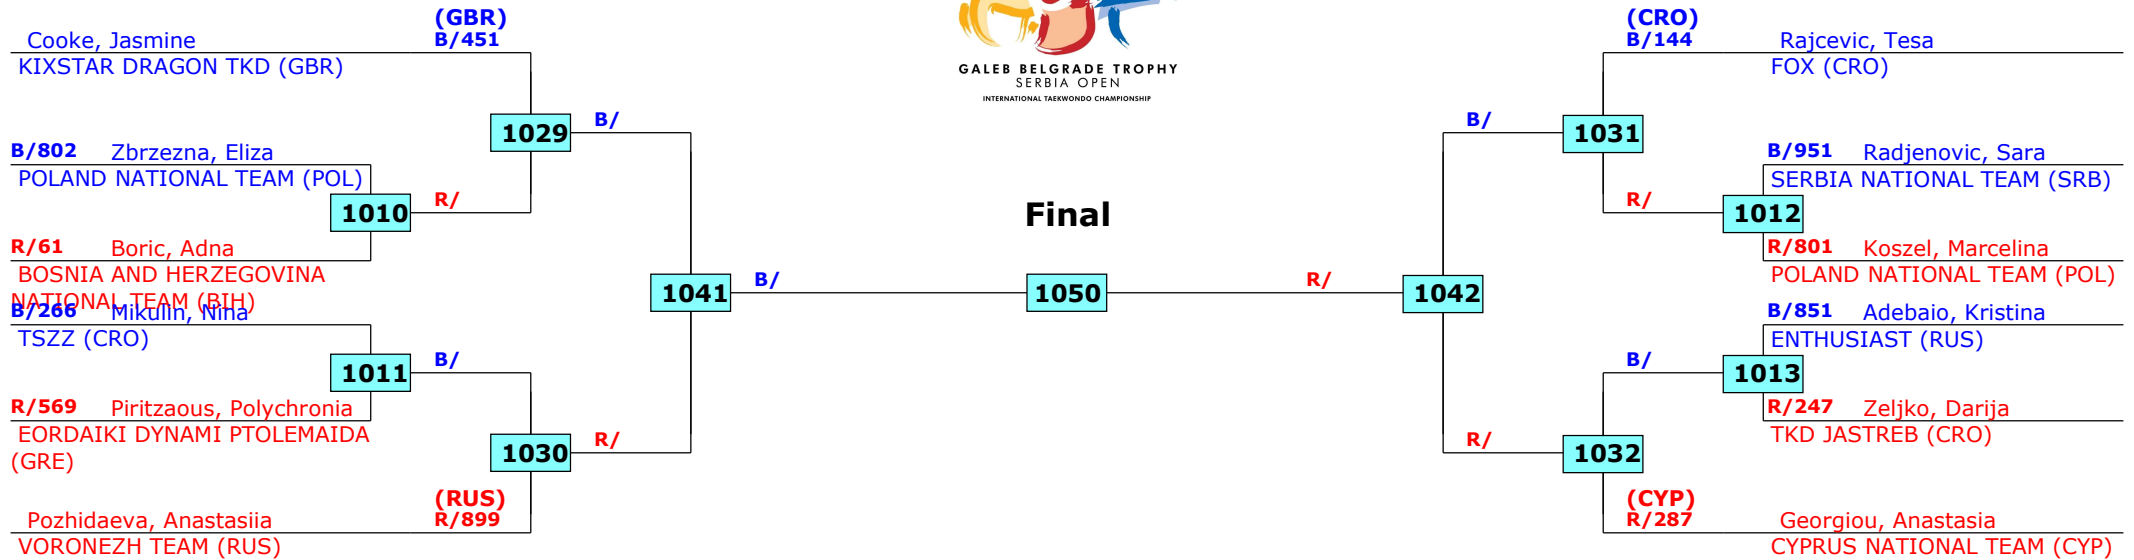

Prize winners:

1st rnd

QF

SF

Final

SF

QF

1st rnd

15th Galeb Belgrade Trophy - Serbia Open

Belgrade, Serbia

Tournament date: 29-10-2016 upto 30-10-2016

Cadets Female A +59 (Heavy)

Active competitors: 12

Competition date: 29-10-2016

Result legend: (PUN) Punishment
 (WDR) Withdrawal (SDP) Sudden death
 (DSQ) Disqualified (PTG) Points win (gap)
 (RSC) Ref. stop contest (PTF) Points win (normal)
 (SUP) Superiority