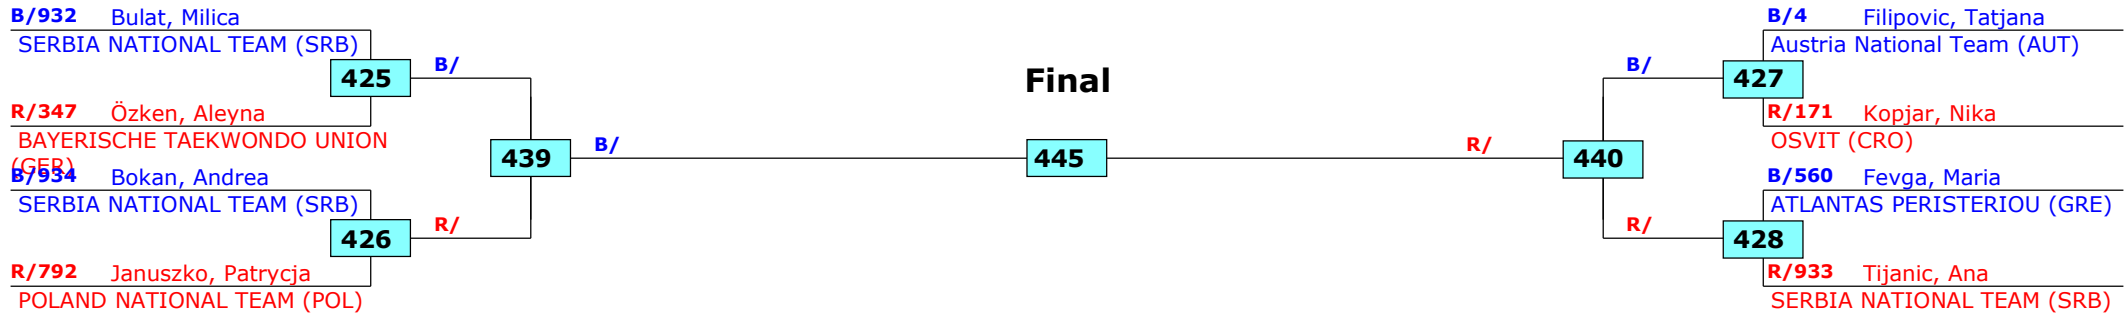

15th Galeb Belgrade Trophy - Serbia Open

Belgrade, Serbia

Tournament date: 29-10-2016 upto 30-10-2016

Cadets Female A -37 (Bantam)

Active competitors: 8

Competition date: 29-10-2016

GALEB BELGRADE TROPHY
SERBIA OPEN
INTERNATIONAL TAEKWONDO CHAMPIONSHIP